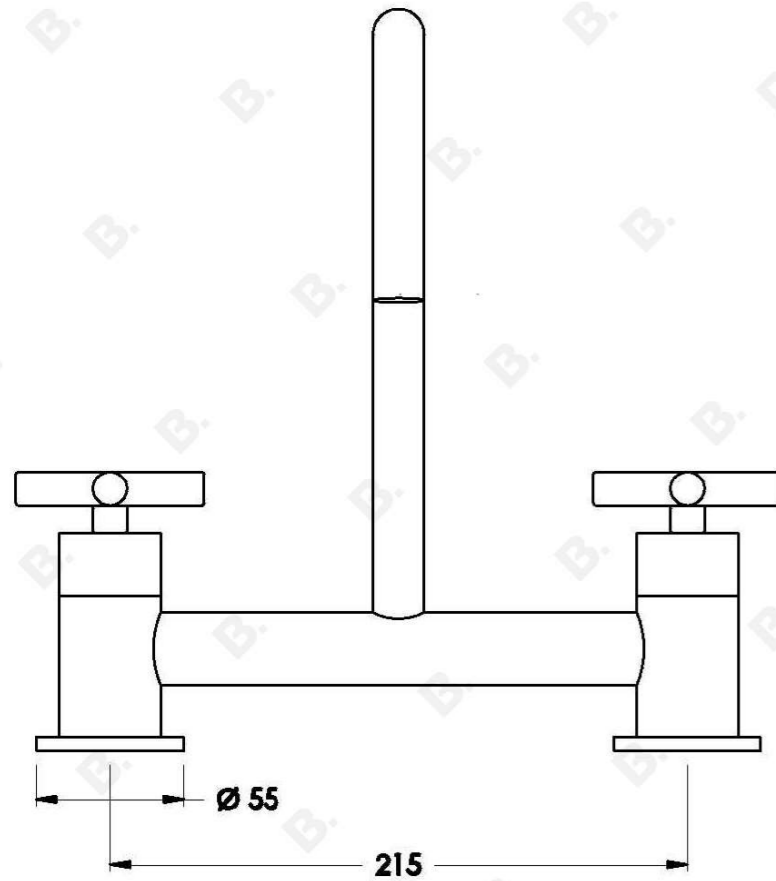

## CITY PLUS KITCHEN SET WITH CROSS HANDLES

1.9731.00.2.XX

### PRODUCT DIMENSIONS:

Front view:

Side view:

Top view: