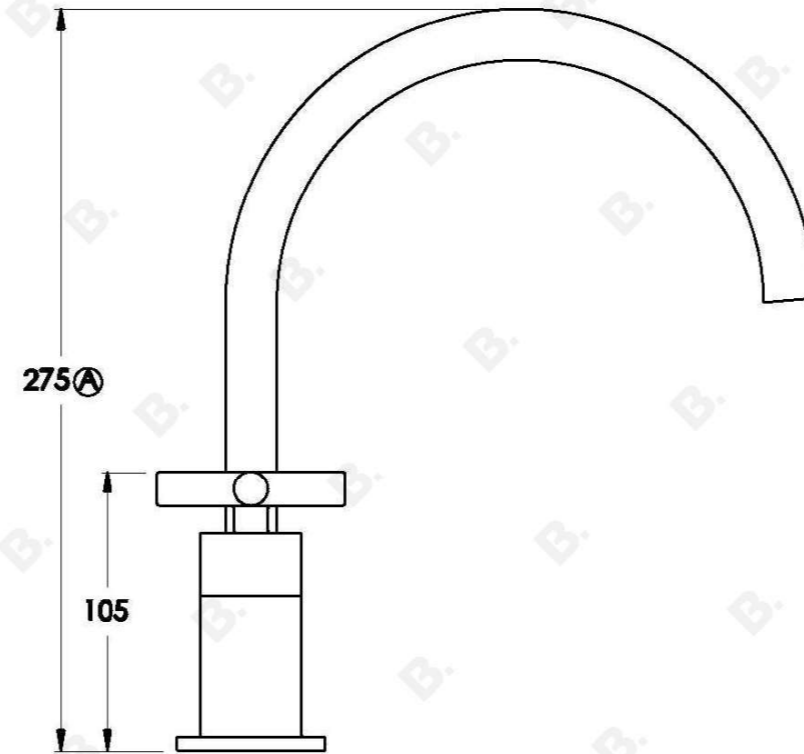

## CITY PLUS KITCHEN SET WITH CROSS HANDLES

1.9731.00.2.XX

### PRODUCT DIMENSIONS:

Front view:

Side view:

Top view: