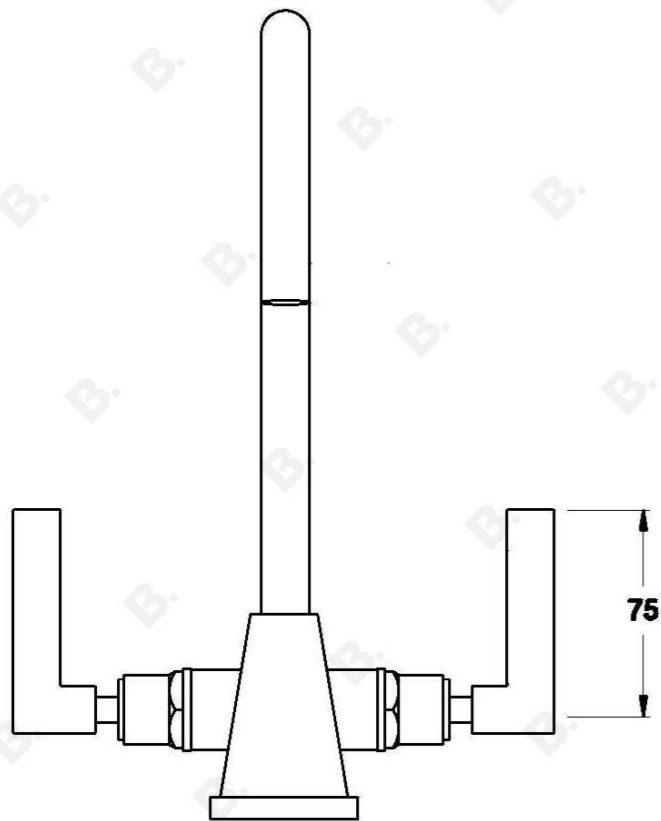

## CITY PLUS KITCHEN MIXER WITH D LEVERS

1.9730.00.7.XX

### PRODUCT DIMENSIONS:

Front view:

Side view:

Top view: