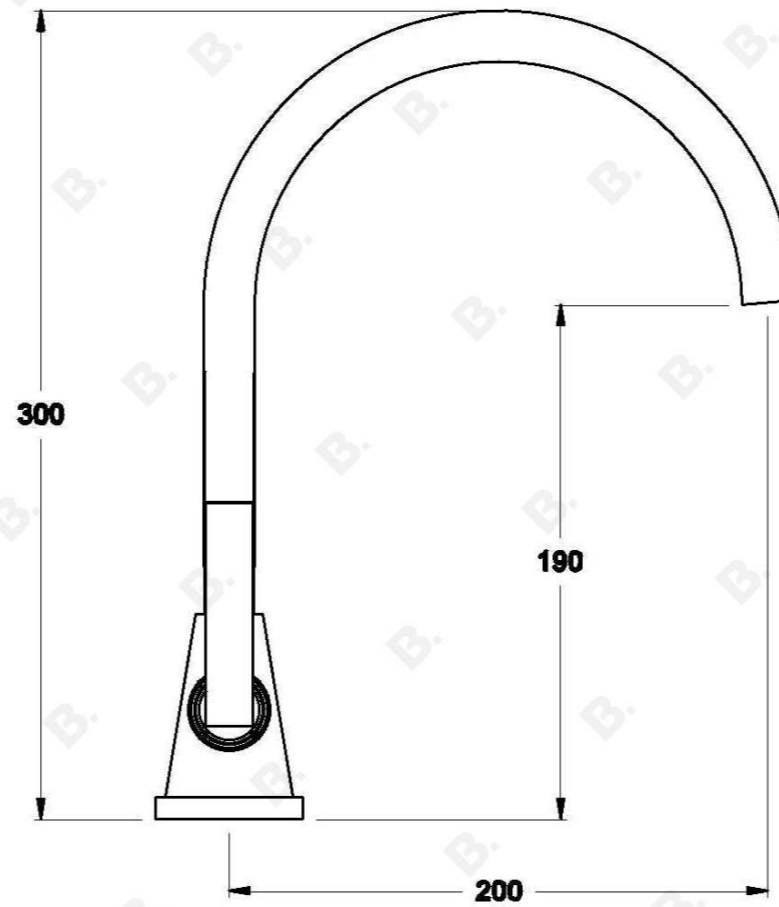

## CITY PLUS KITCHEN MIXER WITH D LEVERS

1.9730.00.7.XX

### PRODUCT DIMENSIONS:

Front view:

Side view:

Top view: