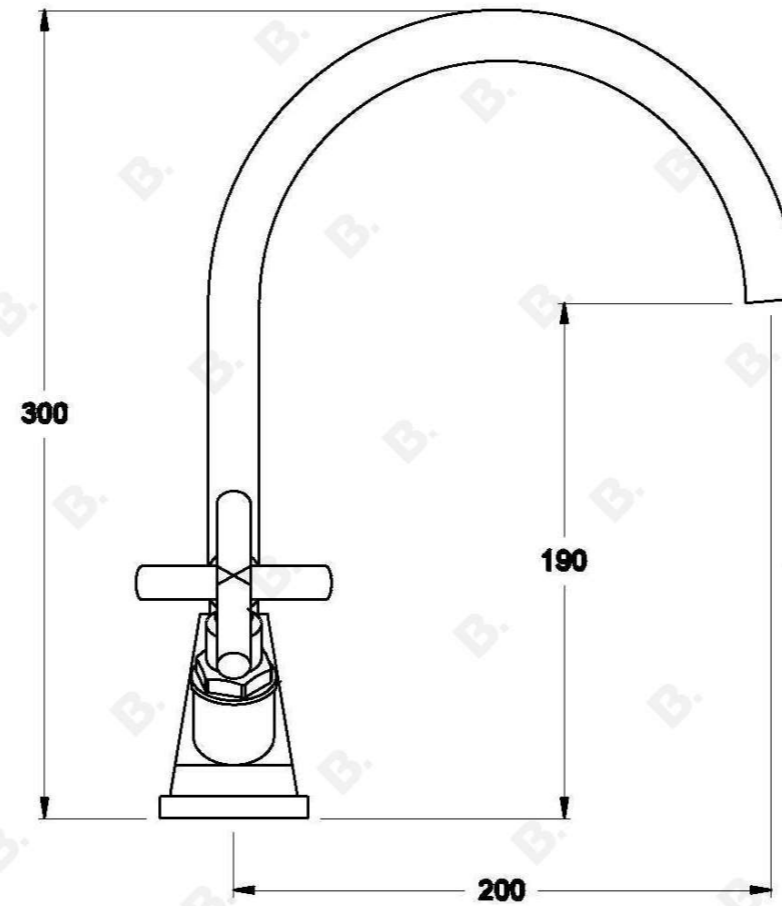

CITY PLUS KITCHEN MIXER WITH CROSS HANDLES

1.9730.00.2.XX

PRODUCT DIMENSIONS:

Front view:

Side view:

Top view: