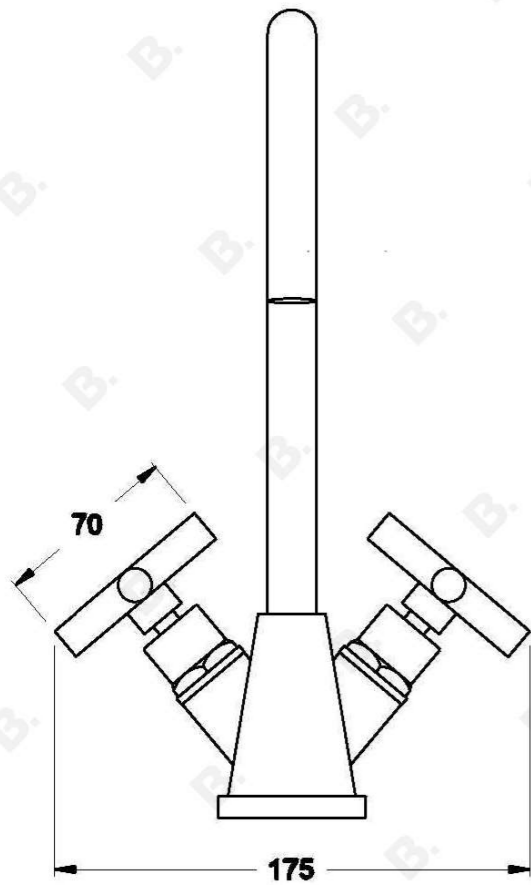

CITY PLUS KITCHEN MIXER WITH CROSS HANDLES

1.9730.00.2.XX

PRODUCT DIMENSIONS:

Front view:

Side view:

Top view: