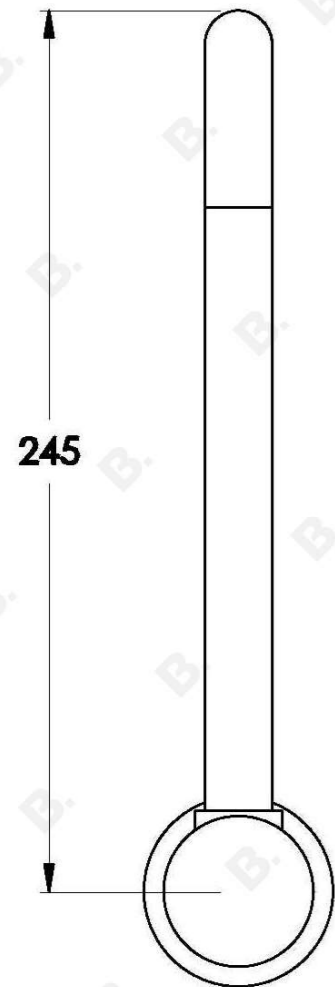

CITY PLUS SQUARE SPOUT

1.9728.81.0.XX

1.9728.85.0.XX - Flow controlled variant

PRODUCT DIMENSIONS:

Front view:

Side view:

Top view: