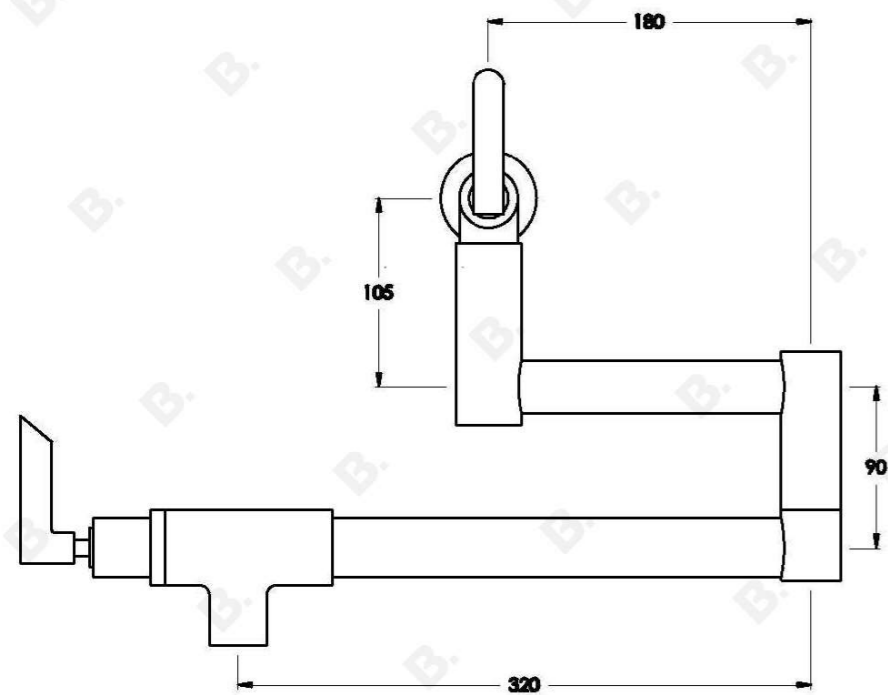

CITY PLUS POT FILLER WITH B LEVERS

1.9727.03.3.XX

PRODUCT DIMENSIONS:

Front view:

Side view:

Top view: