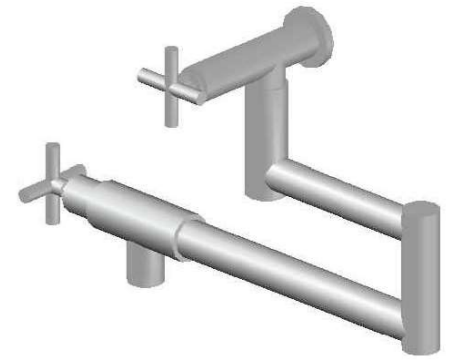

## CITY PLUS POT FILLER WITH CROSS HANDLES

1.9727.03.2.XX

### PRODUCT DIMENSIONS:

Front view:

Side view:

Top view: