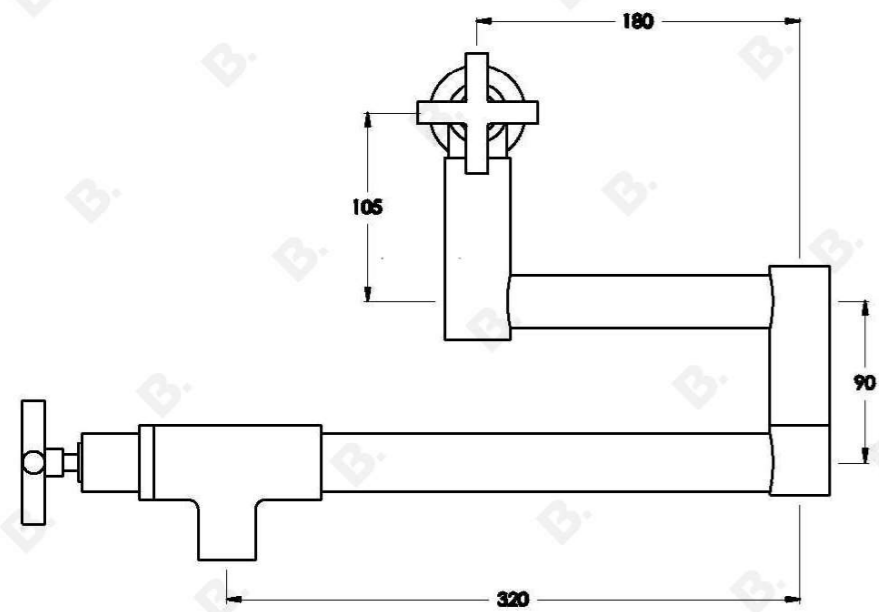

## CITY PLUS POT FILLER WITH CROSS HANDLES

1.9727.03.2.XX

### PRODUCT DIMENSIONS:

Front view:

Side view:

Top view: