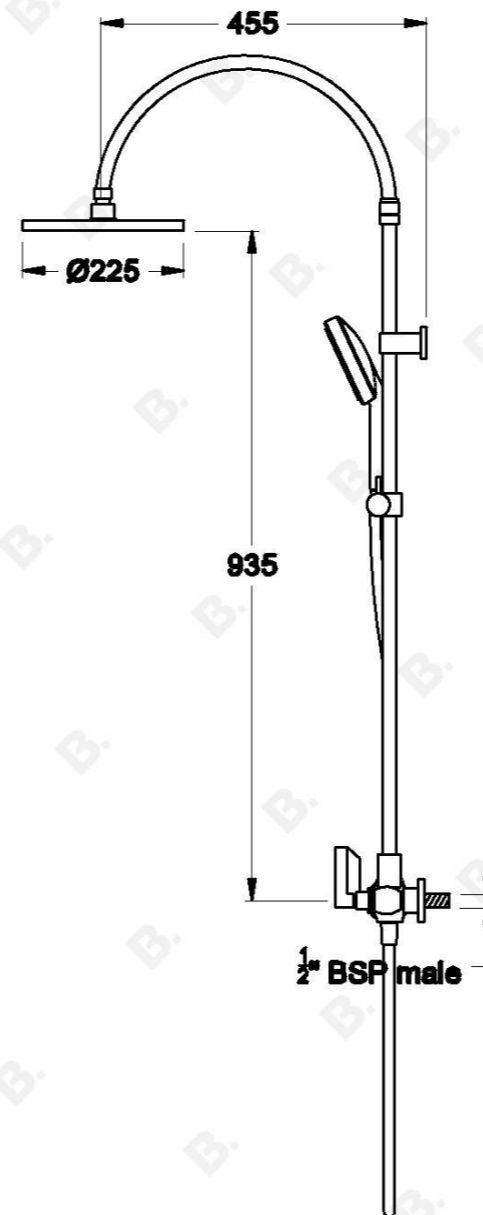

CITY PLUS SHOWER SET WITH MULTI-FUNCTION HANDSHOWER AND D LEVERS

1.9725.06.7.XX

PRODUCT DIMENSIONS:

Front view:

Side view:

Top view: