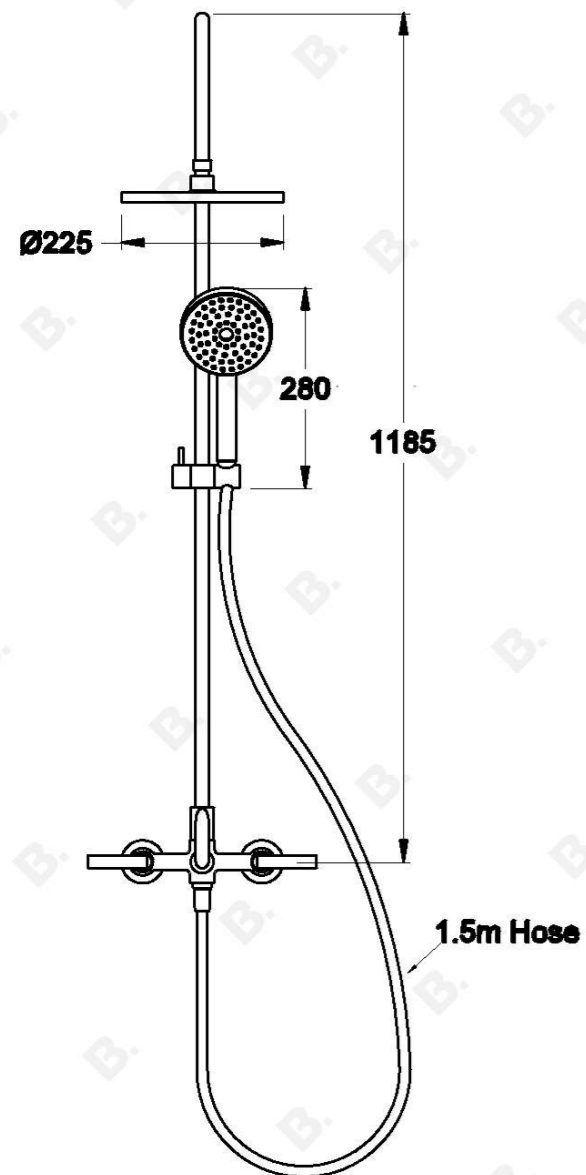

CITY PLUS SHOWER SET WITH MULTI-FUNCTION HANDSHOWER AND D LEVERS

1.9725.06.7.XX

PRODUCT DIMENSIONS:

Front view:

Side view:

Top view: