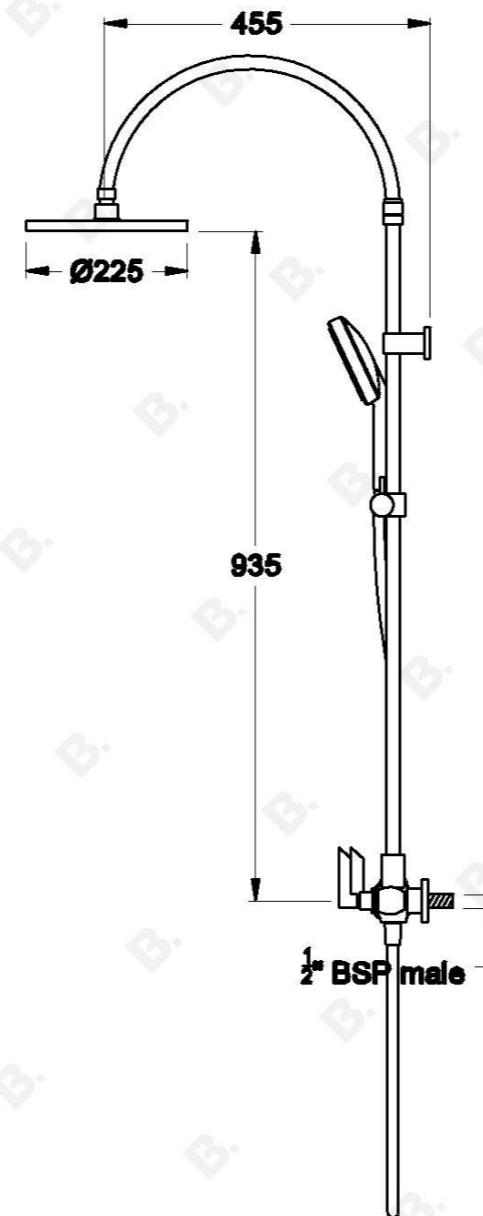

## CITY PLUS SHOWER SET WITH MULTI-FUNCTION HANDSHOWER AND B LEVERS

1.9725.06.3.XX

### PRODUCT DIMENSIONS:

Front view:

Side view:

Top view: