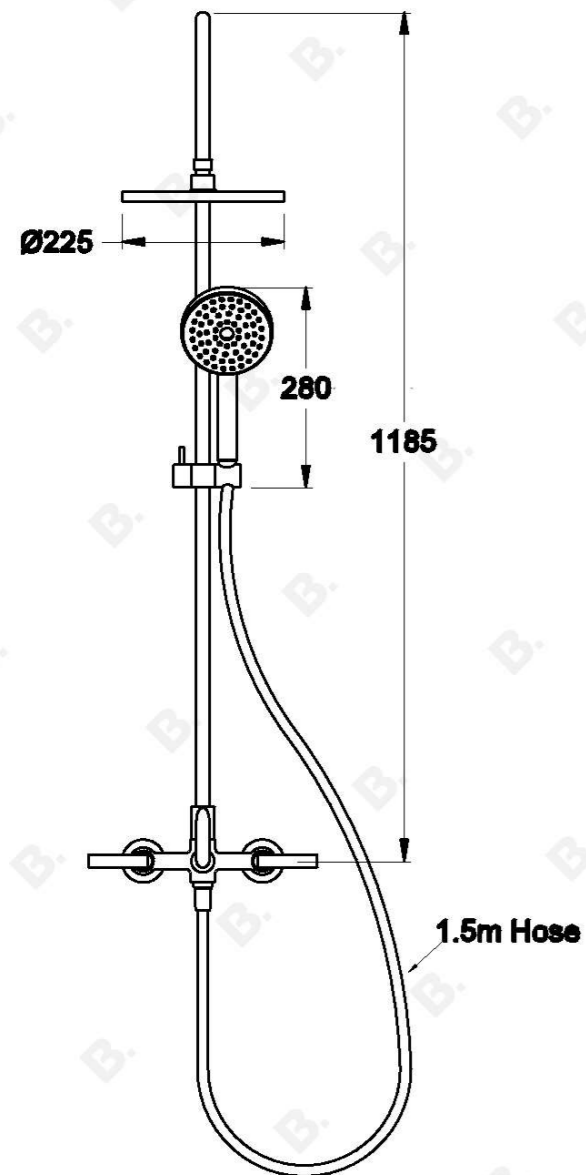

## CITY PLUS SHOWER SET WITH MULTI-FUNCTION HANDSHOWER AND B LEVERS

1.9725.06.3.XX

### PRODUCT DIMENSIONS:

Front view:

Side view:

Top view: