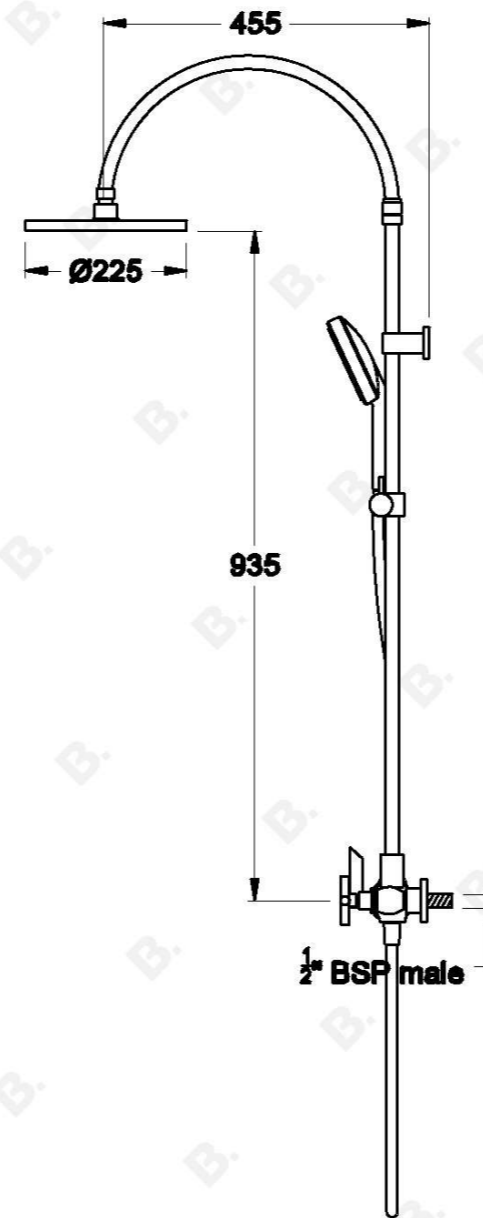

## CITY PLUS SHOWER SET WITH MULTI-FUNCTION HANDSHOWER AND CROSS HANDLES

1.9725.06.2.XX

### PRODUCT DIMENSIONS:

Front view:

Side view:

Top view: