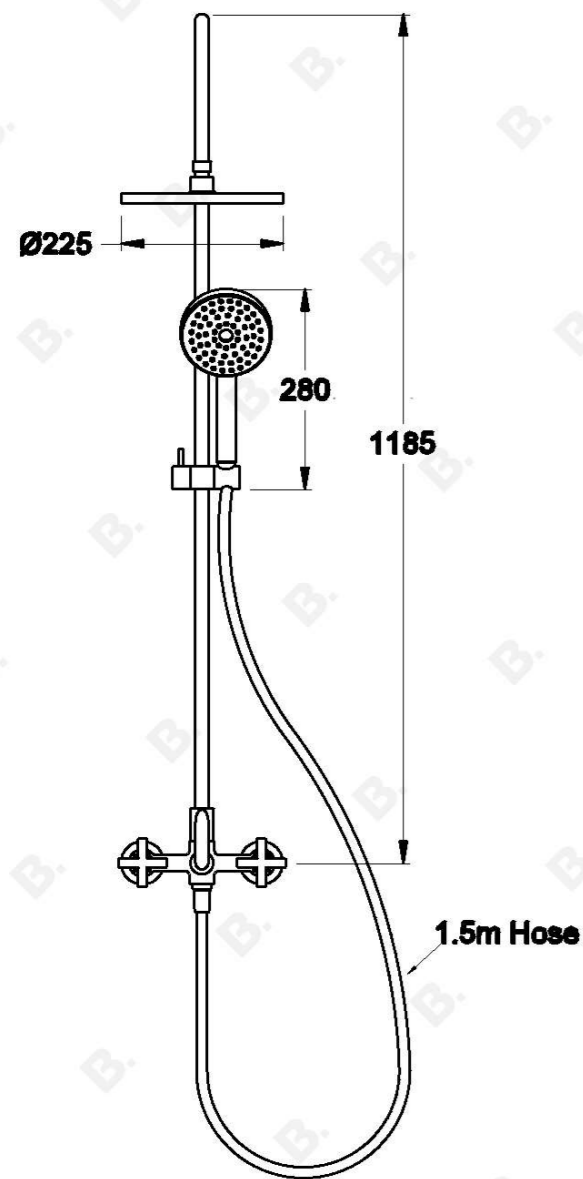

## CITY PLUS SHOWER SET WITH MULTI-FUNCTION HANDSHOWER AND CROSS HANDLES

1.9725.06.2.XX

### PRODUCT DIMENSIONS:

Front view:

Side view:

Top view: