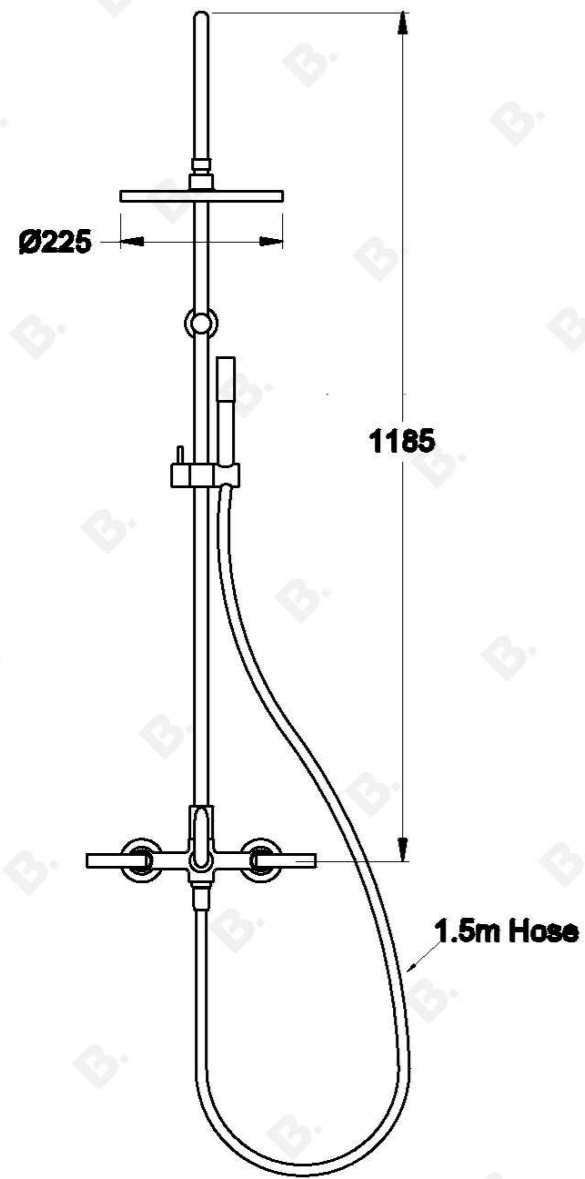

## CITY PLUS SHOWER SET WITH D LEVERS

1.9725.04.7.XX

### PRODUCT DIMENSIONS:

Front view:

Side view:

Top view: