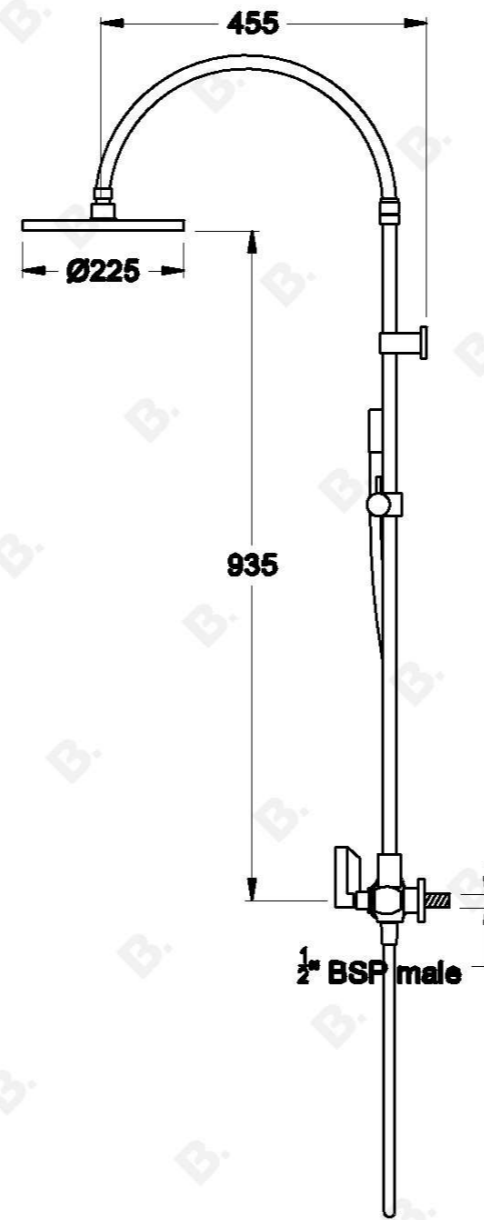

## CITY PLUS SHOWER SET WITH D LEVERS

1.9725.04.7.XX

### PRODUCT DIMENSIONS:

Front view:

Side view:

Top view: