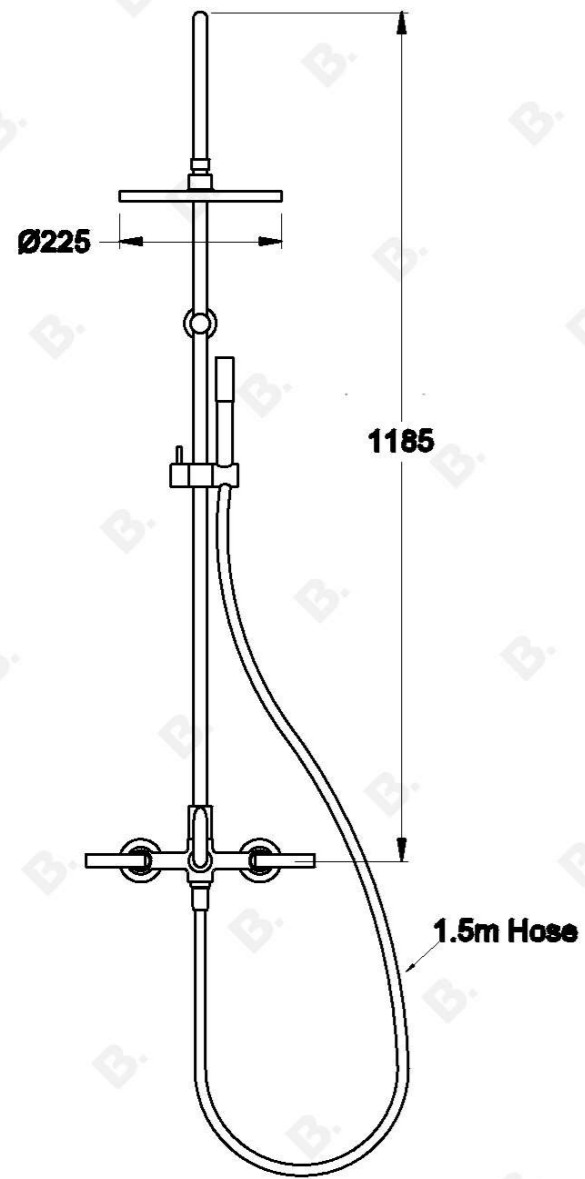

CITY PLUS SHOWER SET WITH B LEVERS

1.9725.04.3.XX

PRODUCT DIMENSIONS:

Front view:

Side view:

Top view: