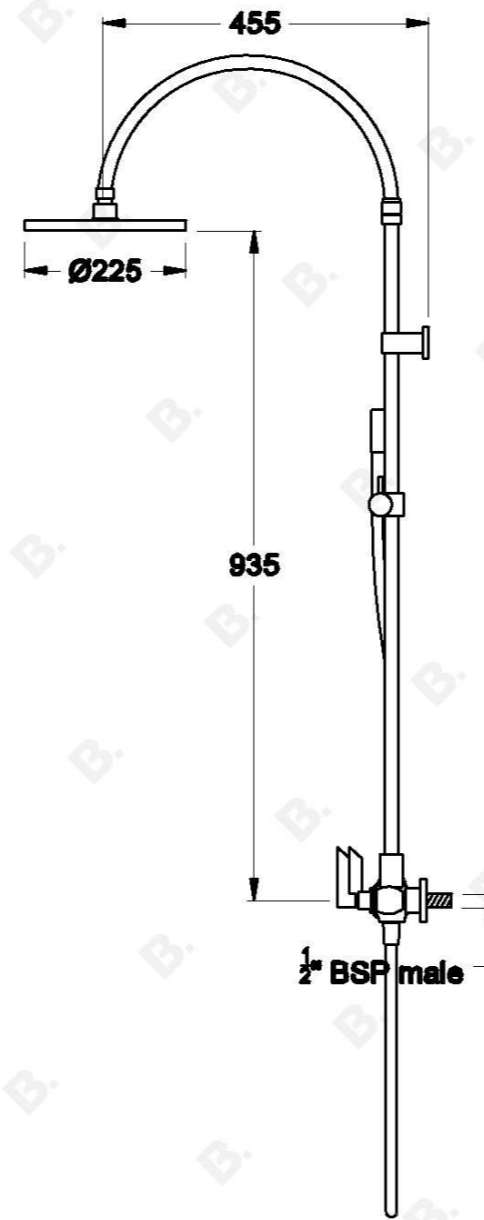

CITY PLUS SHOWER SET WITH B LEVERS

1.9725.04.3.XX

PRODUCT DIMENSIONS:

Front view:

Side view:

Top view: