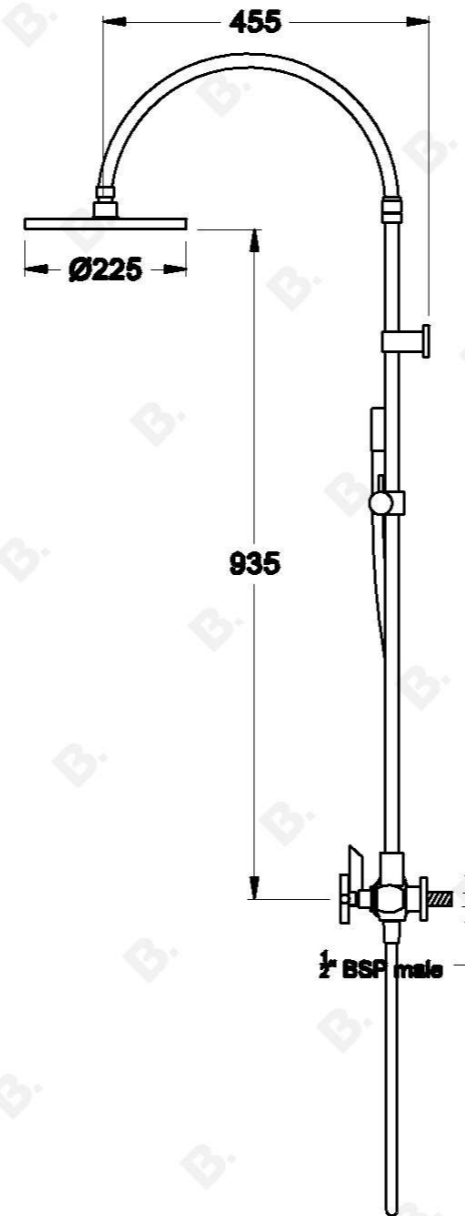

## CITY PLUS SHOWER SET WITH CROSS HANDLES

1.9725.04.2.XX

### PRODUCT DIMENSIONS:

Front view:

Side view:

Top view: