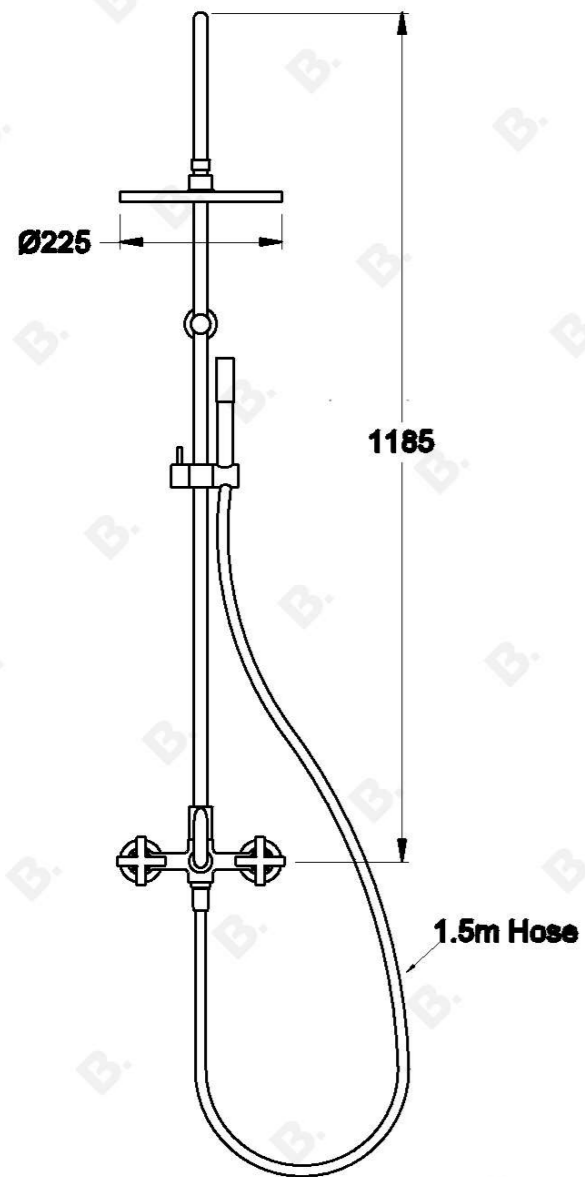

## CITY PLUS SHOWER SET WITH CROSS HANDLES

1.9725.04.2.XX

### PRODUCT DIMENSIONS:

Front view:

Side view:

Top view: