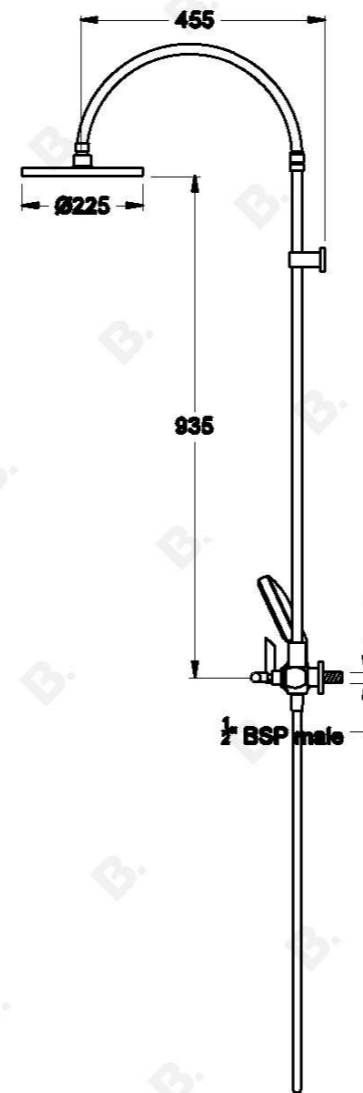

## CITY PLUS SHOWER SET WITH MULTI-FUNCTION HANDSHOWER AND D LEVERS

1.9725.03.7.XX

### PRODUCT DIMENSIONS:

Front view:

Side view:

Top view: