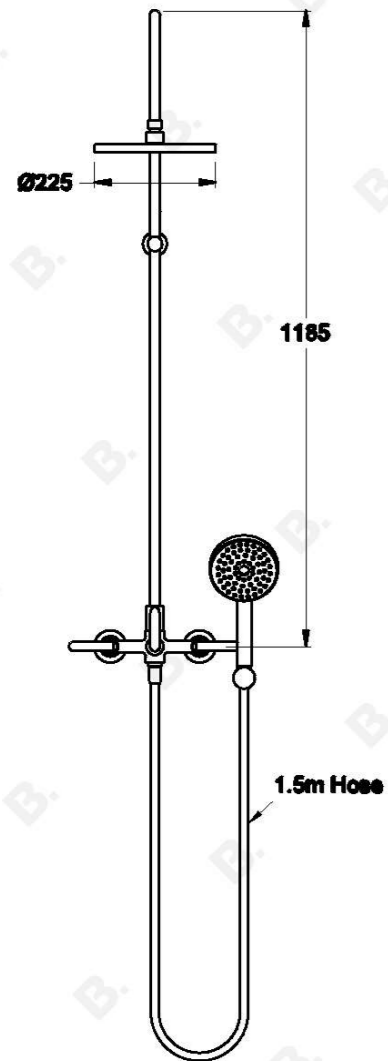

## CITY PLUS SHOWER SET WITH MULTI-FUNCTION HANDSHOWER AND D LEVERS

1.9725.03.7.XX

### PRODUCT DIMENSIONS:

Front view:

Side view:

Top view: