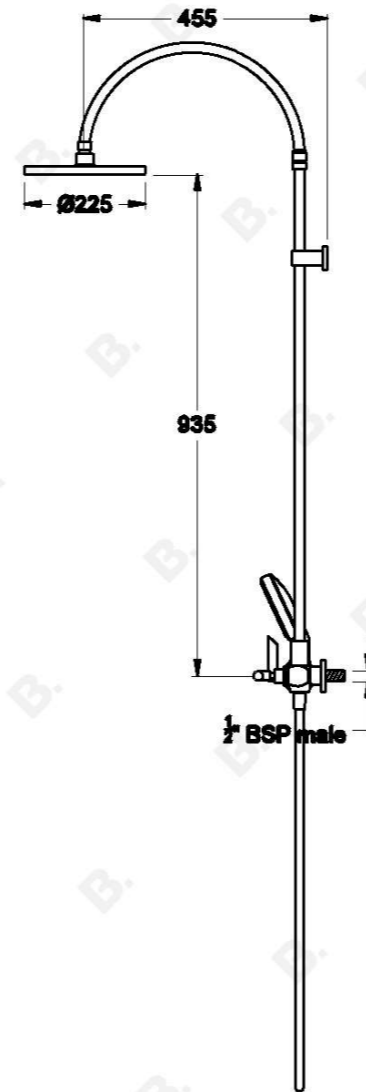

CITY PLUS SHOWER SET WITH MULTI-FUNCTION HANDSHOWER AND B LEVERS

1.9725.03.3.XX

PRODUCT DIMENSIONS:

Front view:

Side view:

Top view: