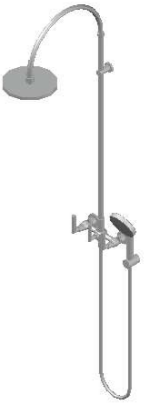

CITY PLUS SHOWER SET WITH MULTI-FUNCTION HANDSHOWER AND B LEVERS

1.9725.03.3.XX

PRODUCT DIMENSIONS:

Front view:

Side view:

Top view: