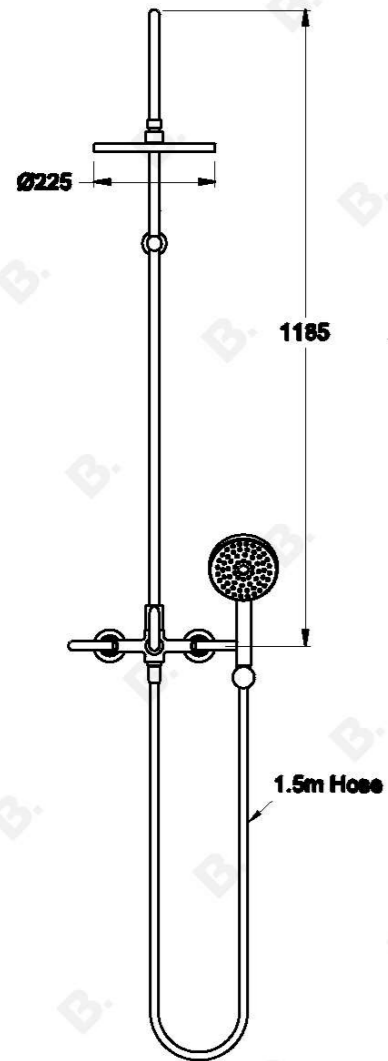

CITY PLUS SHOWER SET WITH MULTI-FUNCTION HANDSHOWER AND B LEVERS

1.9725.03.3.XX

PRODUCT DIMENSIONS:

Front view:

Side view:

Top view: