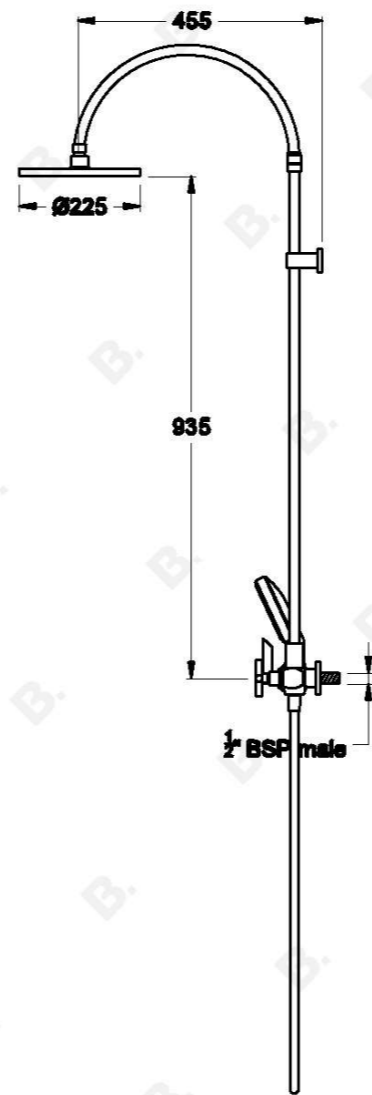

CITY PLUS SHOWER SET WITH MULTI-FUNCTION HANDSHOWER AND CROSS HANDLES

1.9725.03.2.XX

PRODUCT DIMENSIONS:

Front view:

Side view:

Top view: