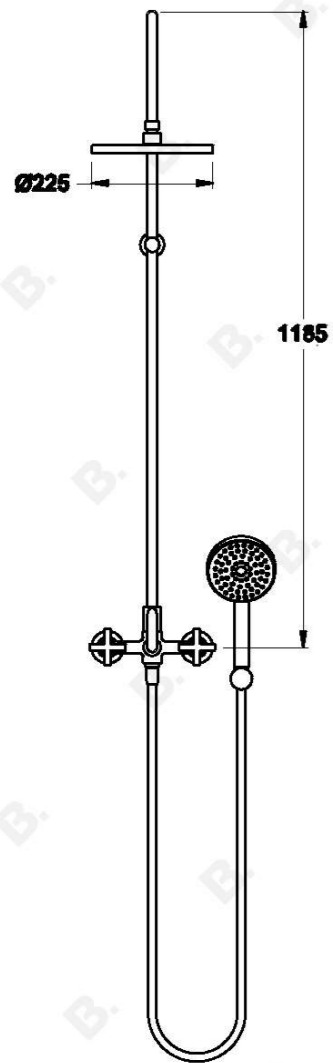

CITY PLUS SHOWER SET WITH MULTI-FUNCTION HANDSHOWER AND CROSS HANDLES

1.9725.03.2.XX

PRODUCT DIMENSIONS:

Front view:

Side view:

Top view: