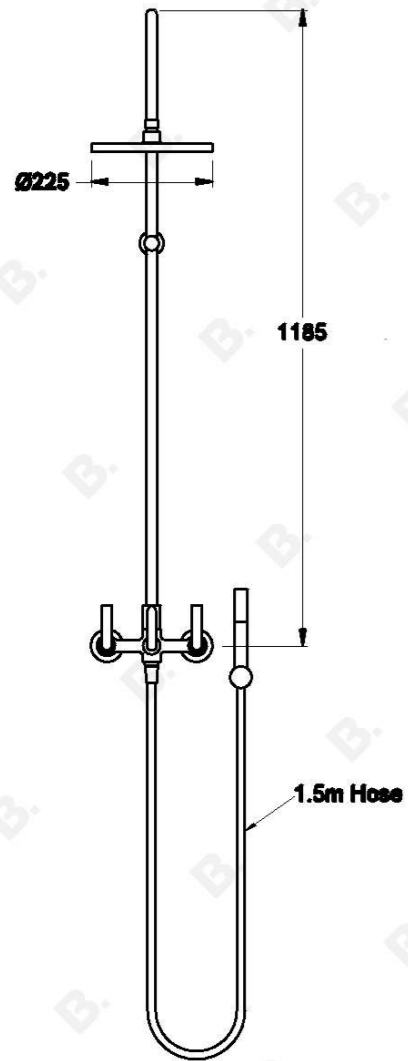

## CITY PLUS SHOWER SET WITH D LEVERS

1.9725.00.7.XX

### PRODUCT DIMENSIONS:

Front view:

Side view:

Top view: