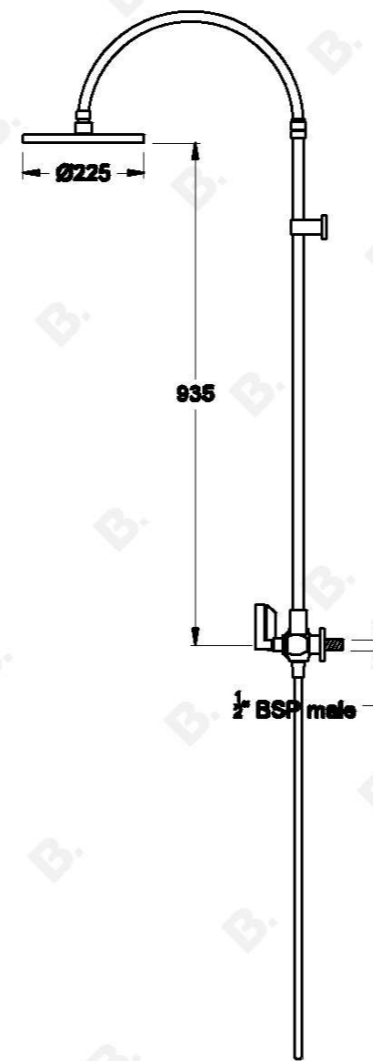

## CITY PLUS SHOWER SET WITH D LEVERS

1.9725.00.7.XX

### PRODUCT DIMENSIONS:

Front view:

Side view:

Top view: