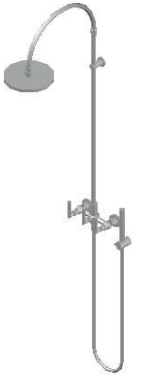

CITY PLUS SHOWER SET WITH B LEVERS

1.9725.00.3.XX

PRODUCT DIMENSIONS:

Front view:

Side view:

Top view: