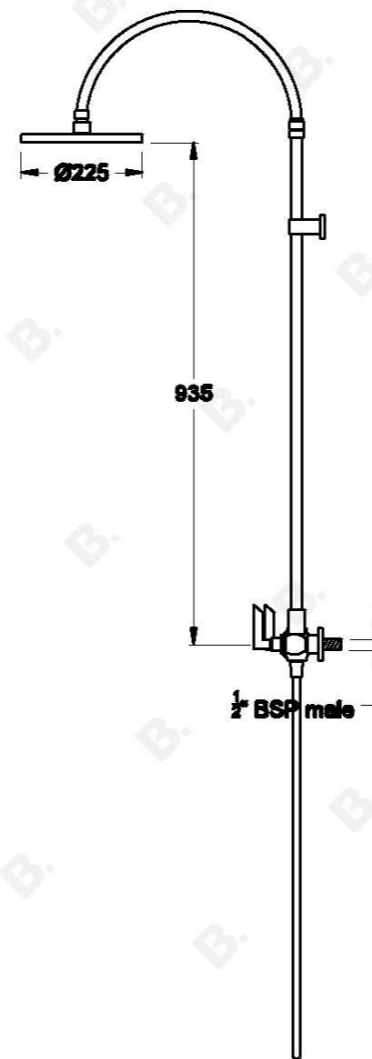

CITY PLUS SHOWER SET WITH B LEVERS

1.9725.00.3.XX

PRODUCT DIMENSIONS:

Front view:

Side view:

Top view: