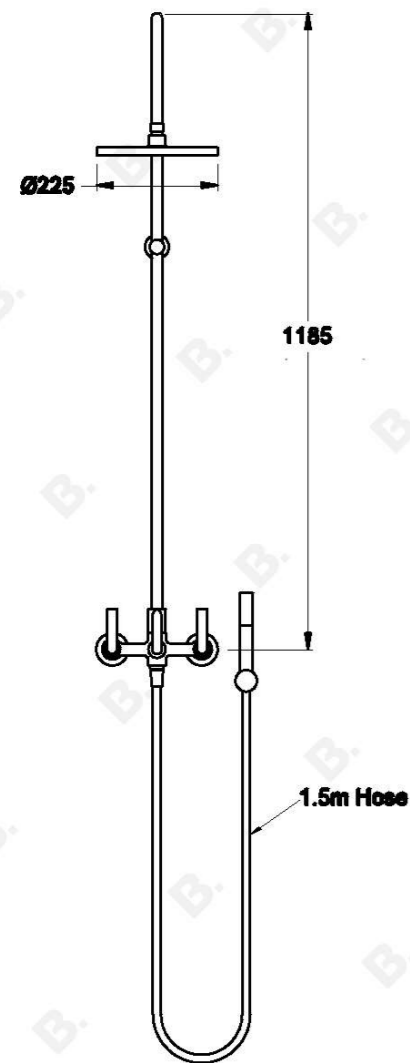

CITY PLUS SHOWER SET WITH B LEVERS

1.9725.00.3.XX

PRODUCT DIMENSIONS:

Front view:

Side view:

Top view: