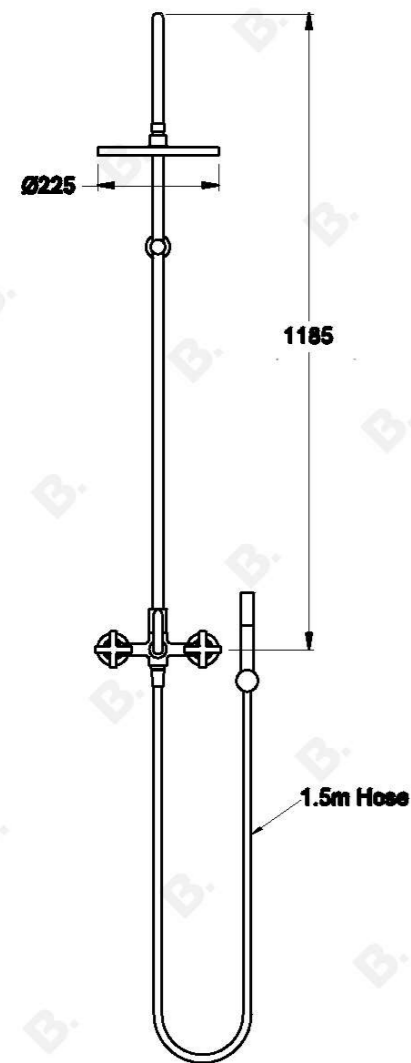

CITY PLUS SHOWER SET WITH CROSS HANDLES

1.9725.00.2.XX

PRODUCT DIMENSIONS:

Front view:

Side view:

Top view: