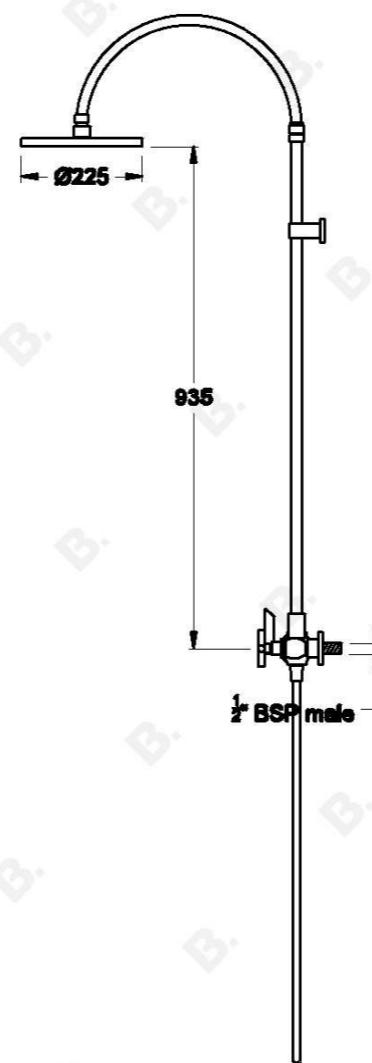

CITY PLUS SHOWER SET WITH CROSS HANDLES

1.9725.00.2.XX

PRODUCT DIMENSIONS:

Front view:

Side view:

Top view: