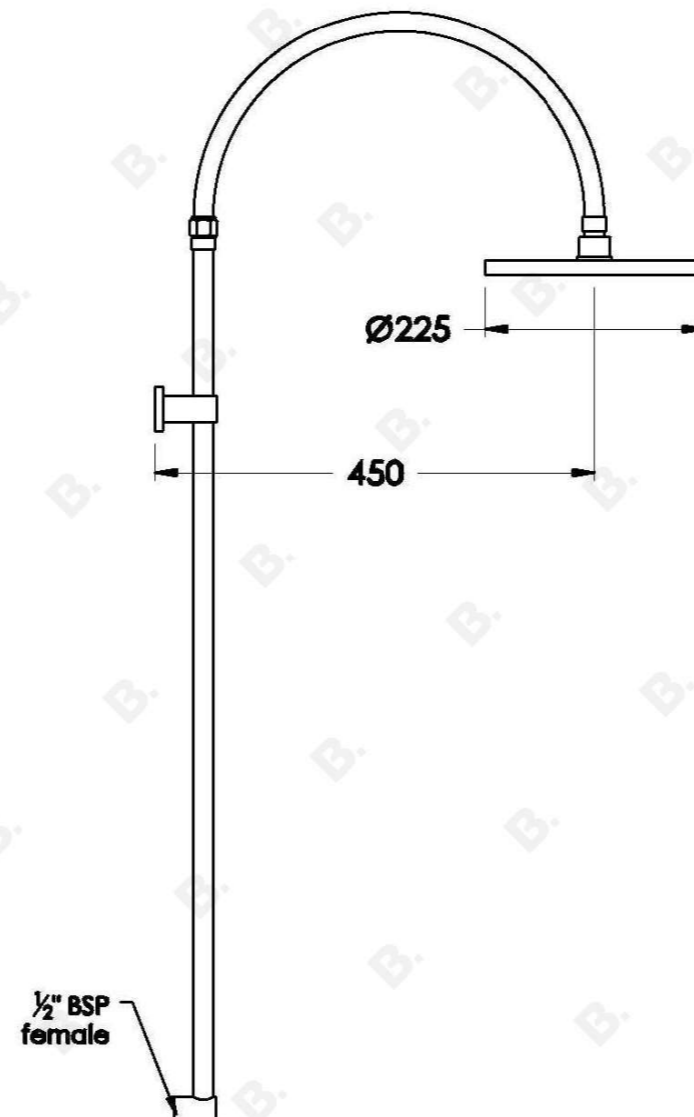

CITY PLUS SHOWER

1.9724.00.0.XX

PRODUCT DIMENSIONS:

Front view:

Side view:

Top view: