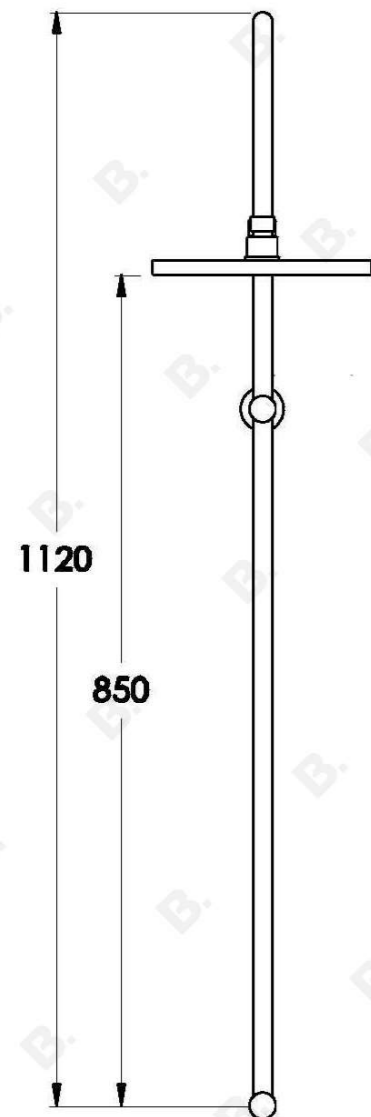

CITY PLUS SHOWER

1.9724.00.0.XX

PRODUCT DIMENSIONS:

Front view:

Side view:

Top view: