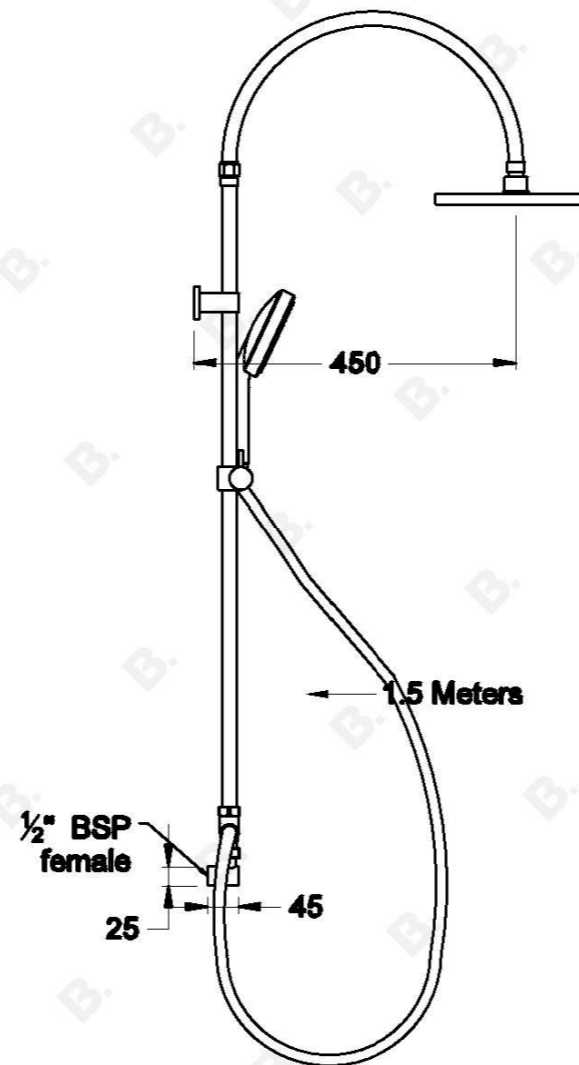

CITY PLUS EXPOSED SHOWER WITH 225MM ROSE AND MULTI-FUNCTION HANDSHOWER

1.9723.03.0.XX

PRODUCT DIMENSIONS:

Front view:

Side view:

Top view:

Note: bottom inlet feed requires $\frac{1}{2}$ " BSP male thread in wall