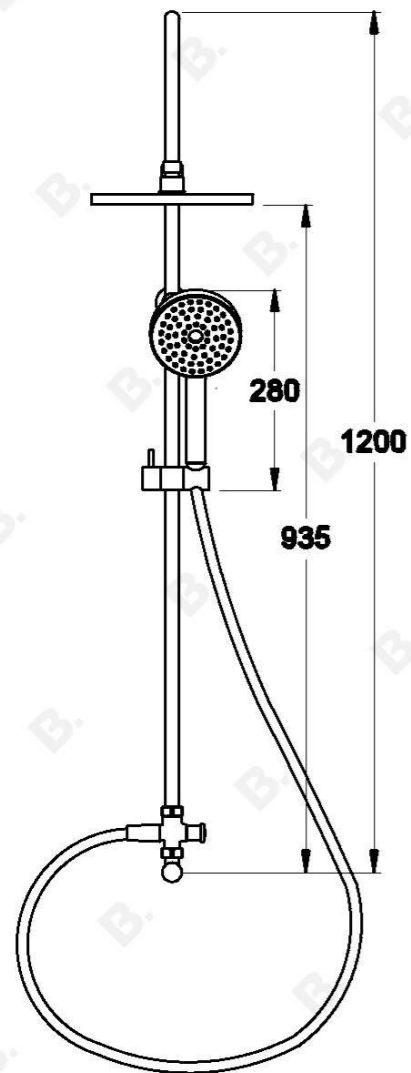

CITY PLUS EXPOSED SHOWER WITH 225MM ROSE AND MULTI-FUNCTION HANDSHOWER

1.9723.03.0.XX

PRODUCT DIMENSIONS:

Front view:

Side view:

Top view:

Note: bottom inlet feed requires $\frac{1}{2}$ " BSP male thread in wall