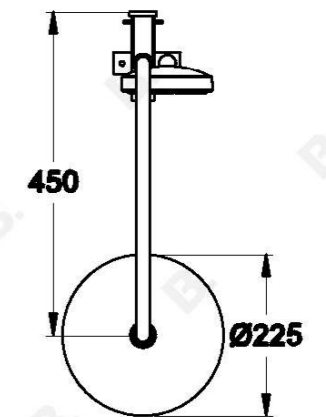

CITY PLUS EXPOSED SHOWER WITH 225MM ROSE AND MULTI-FUNCTION HANDSHOWER

1.9723.03.0.XX

PRODUCT DIMENSIONS:

Front view:

Side view:

Top view:

Note: bottom inlet feed requires $\frac{1}{2}$ " BSP male thread in wall