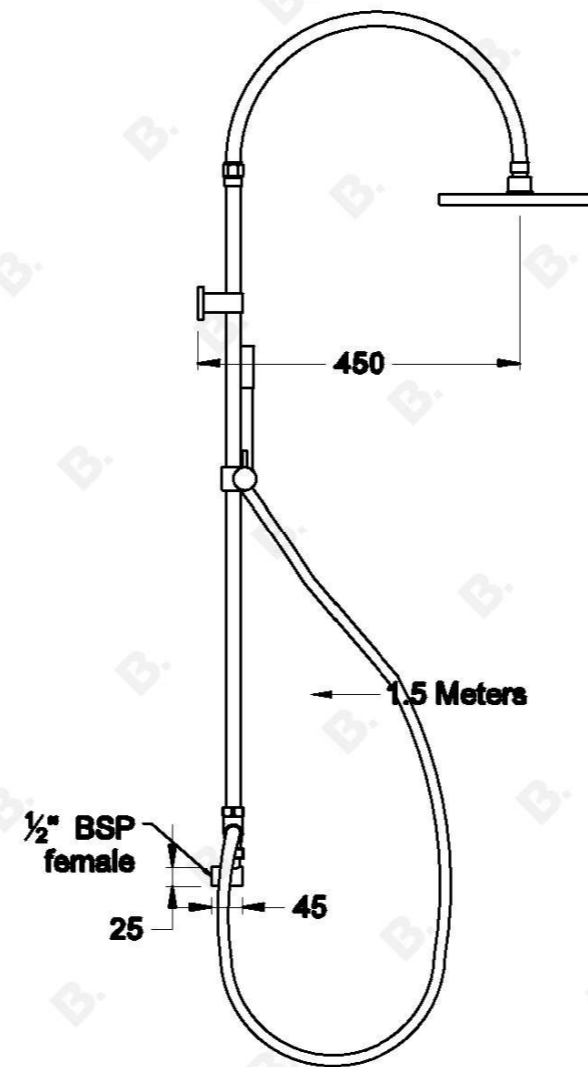

CITY PLUS EXPOSED SHOWER WITH 225MM ROSE AND HANDSHOWER

1.9723.00.0.XX

PRODUCT DIMENSIONS:

Front view:

Side view:

Top view:

Note: bottom inlet feed requires $\frac{1}{2}$ " BSP male thread in wall