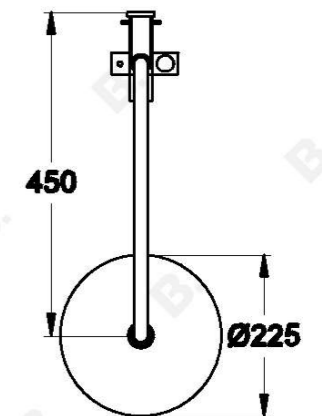

CITY PLUS EXPOSED SHOWER WITH 225MM ROSE AND HANDSHOWER

1.9723.00.0.XX

PRODUCT DIMENSIONS:

Front view:

Side view:

Top view:

Note: bottom inlet feed requires $\frac{1}{2}$ " BSP male thread in wall