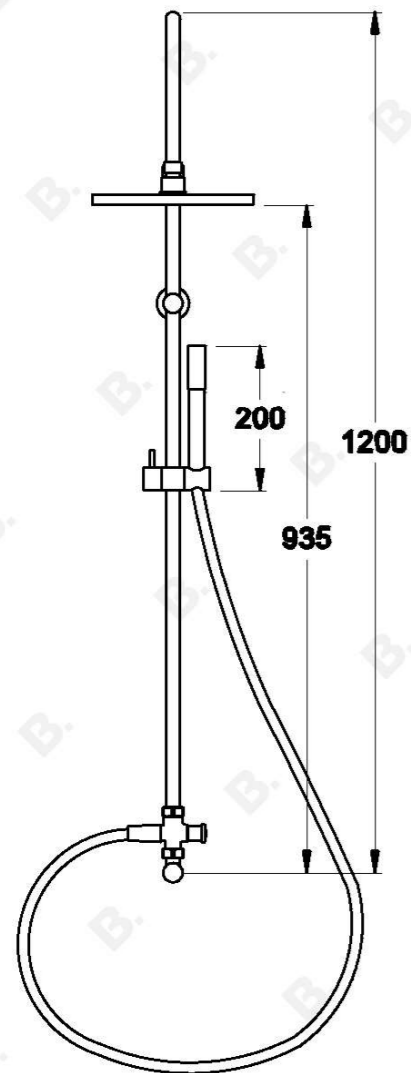

CITY PLUS EXPOSED SHOWER WITH 225MM ROSE AND HANDSHOWER

1.9723.00.0.XX

PRODUCT DIMENSIONS:

Front view:

Side view:

Top view:

Note: bottom inlet feed requires $\frac{1}{2}$ " BSP male thread in wall