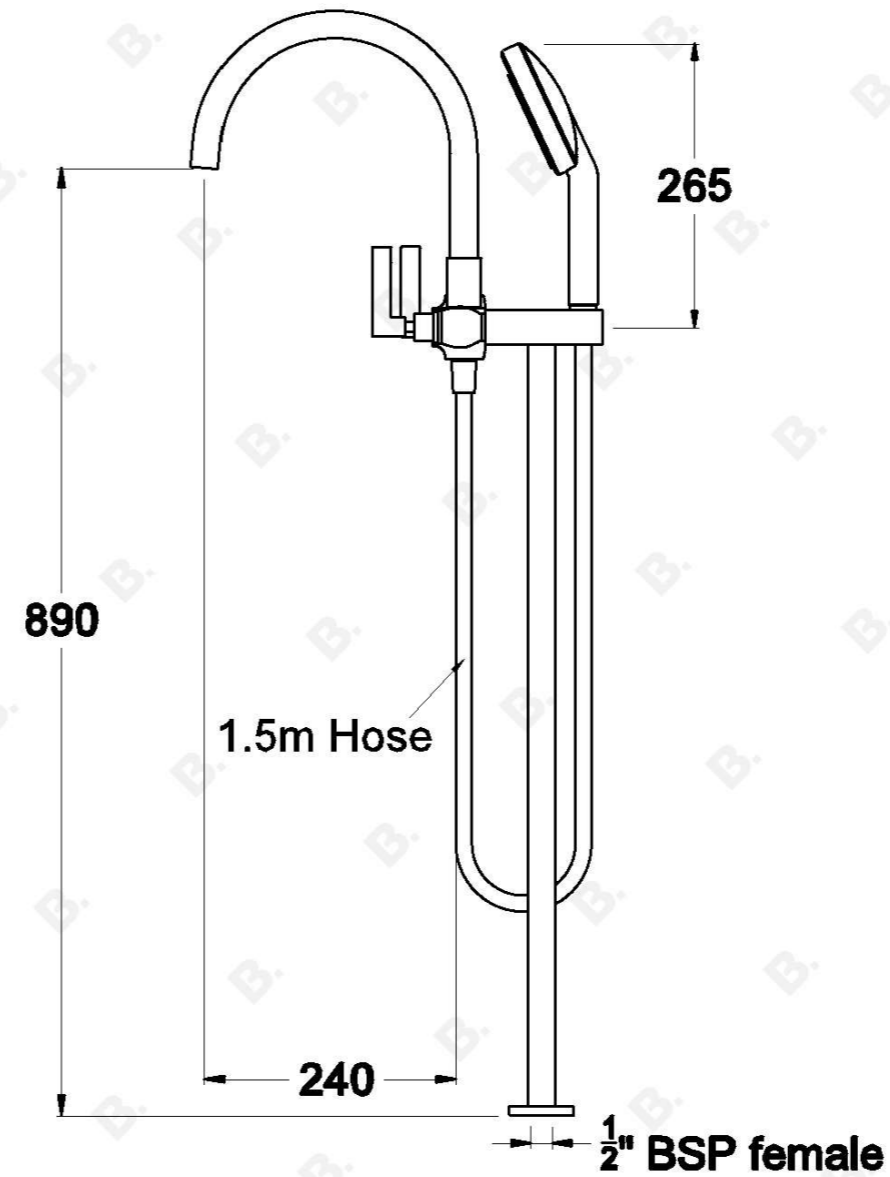

## CITY PLUS BATH MIXER WITH MULTI-FUNCTION SHOWER AND B LEVERS

1.9722.03.7.XX

### PRODUCT DIMENSIONS:

Front view:

Side view:

Top view: