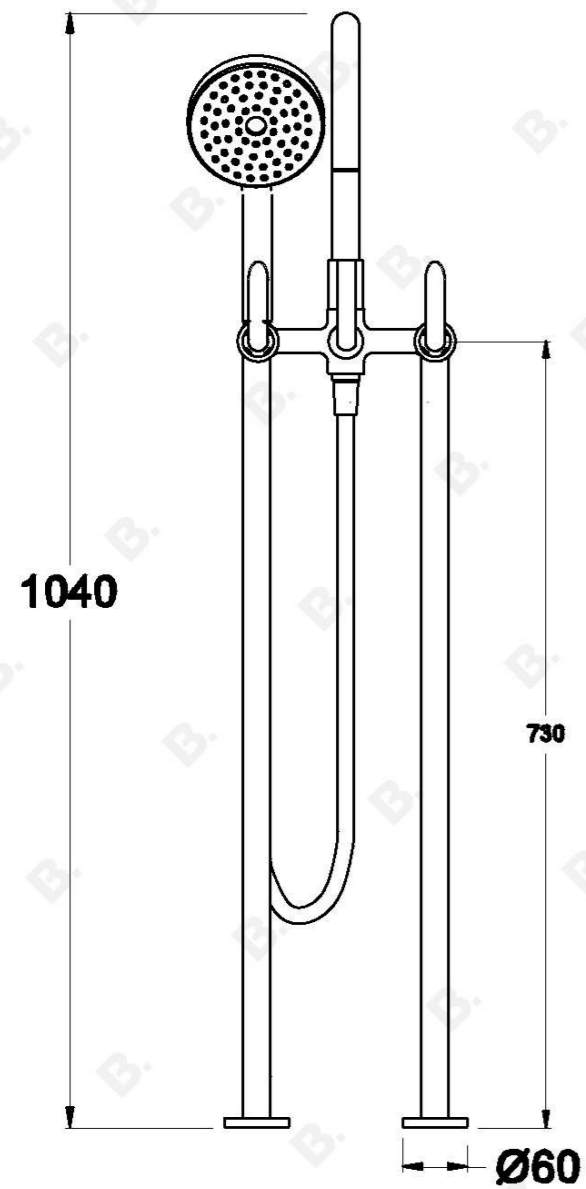

## CITY PLUS BATH MIXER WITH MULTI-FUNCTION SHOWER AND B LEVERS

1.9722.03.7.XX

### PRODUCT DIMENSIONS:

Front view:

Side view:

Top view: