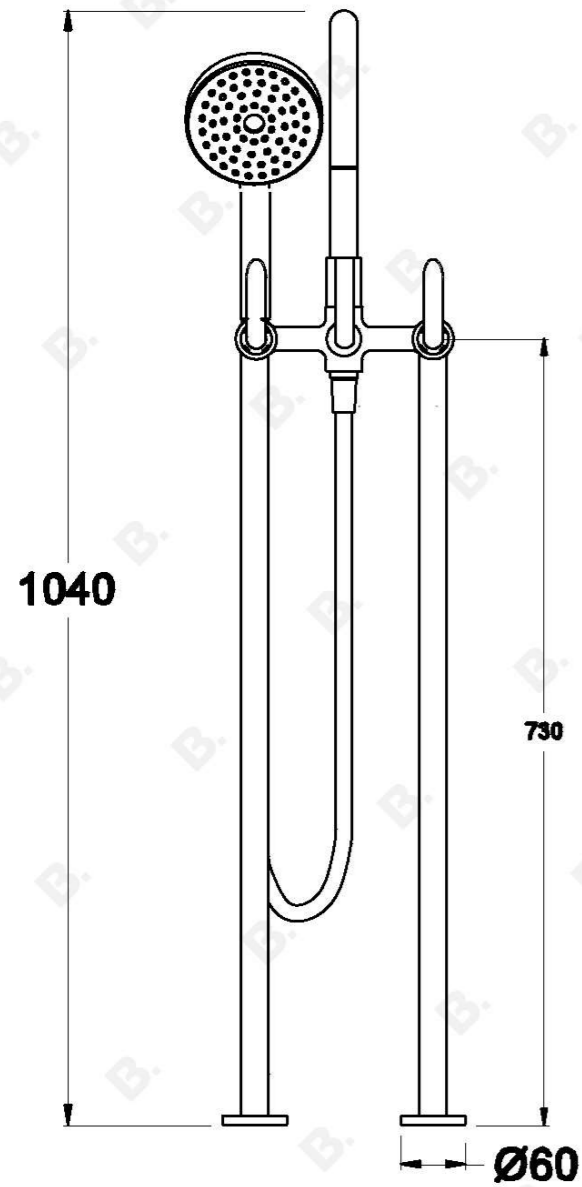

CITY PLUS BATH MIXER WITH MULTI-FUNCTION SHOWER AND B LEVERS

1.9722.03.3.XX

PRODUCT DIMENSIONS:

Front view:

Side view:

Top view: