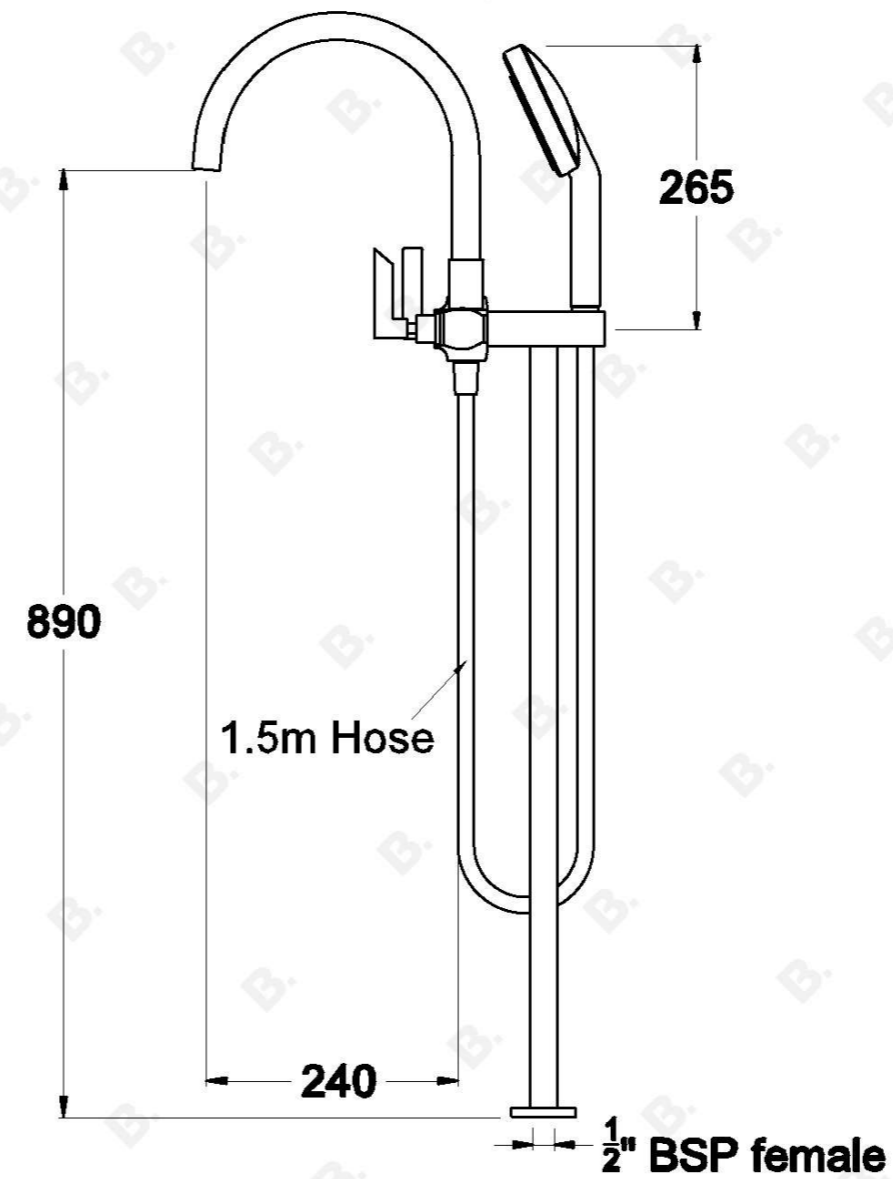

CITY PLUS BATH MIXER WITH MULTI-FUNCTION SHOWER AND B LEVERS

1.9722.03.3.XX

PRODUCT DIMENSIONS:

Front view:

Side view:

Top view: