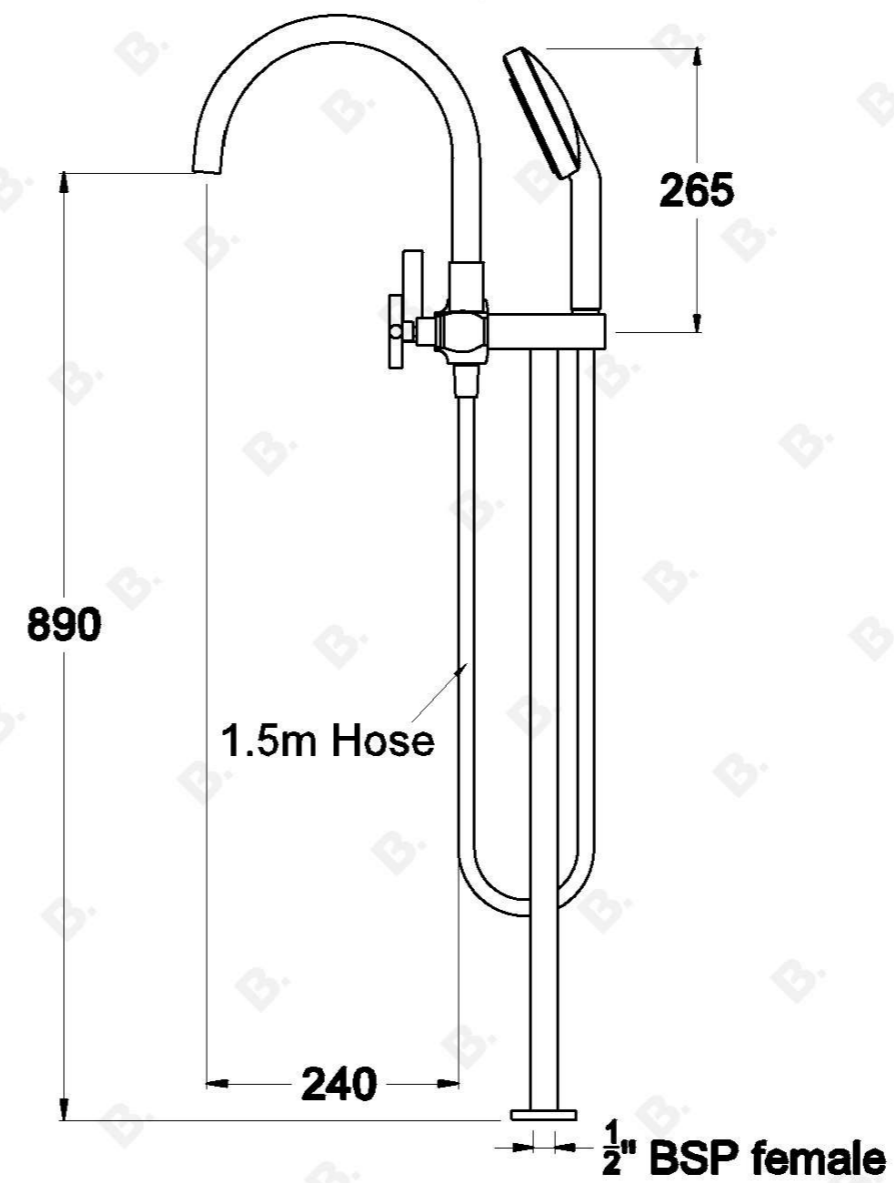

CITY PLUS BATH MIXER WITH MULTI-FUNCTION SHOWER AND CROSS HANDLES

1.9722.03.2.XX

PRODUCT DIMENSIONS:

Front view:

Side view:

Top view: