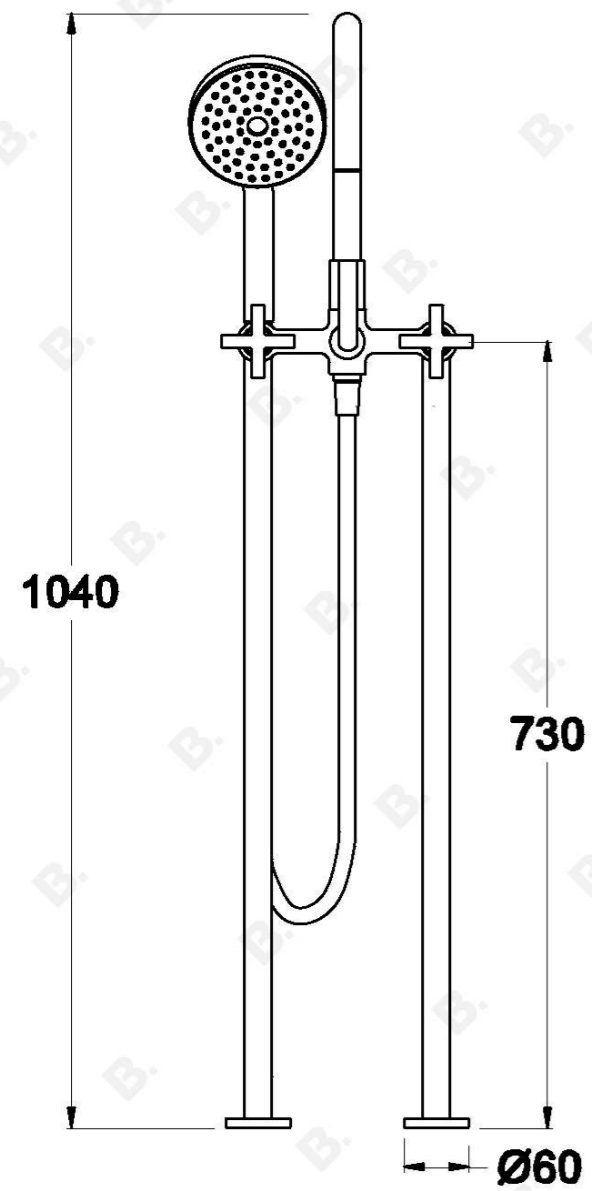

CITY PLUS BATH MIXER WITH MULTI-FUNCTION SHOWER AND CROSS HANDLES

1.9722.03.2.XX

PRODUCT DIMENSIONS:

Front view:

Side view:

Top view: