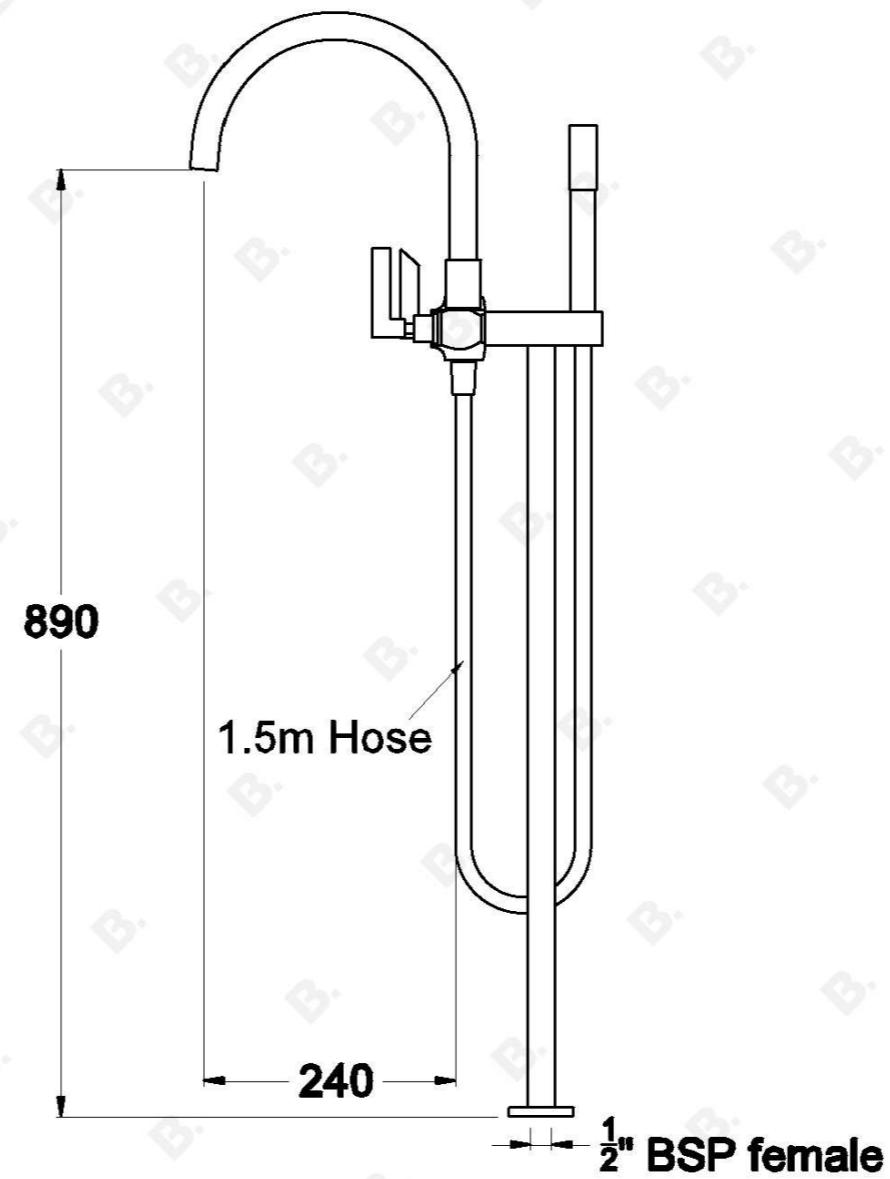

CITY PLUS BATH MIXER WITH D LEVERS

1.9722.00.7.XX

PRODUCT DIMENSIONS:

Front view:

Side view:

Top view: