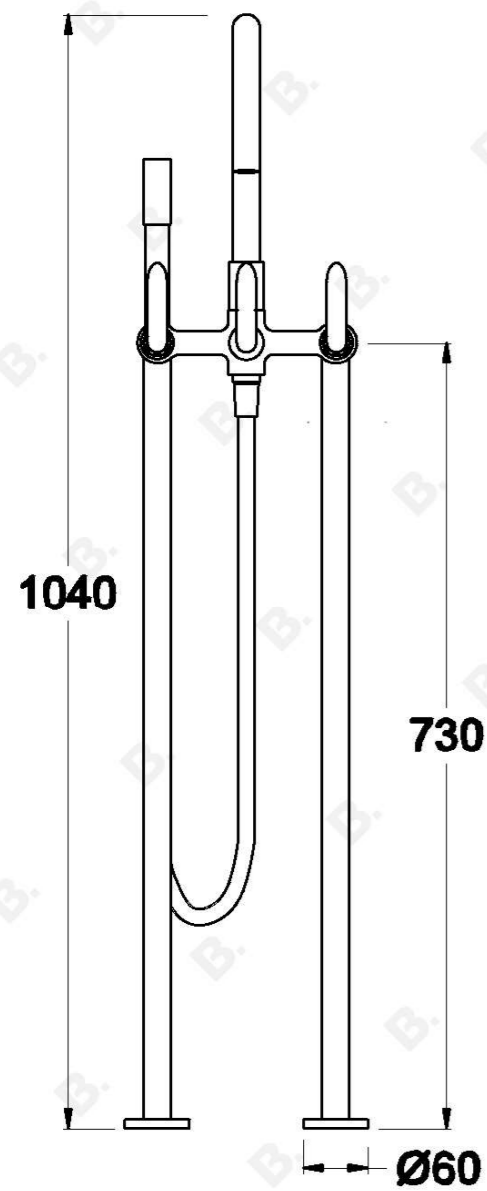

CITY PLUS BATH MIXER WITH D LEVERS

1.9722.00.7.XX

PRODUCT DIMENSIONS:

Front view:

Side view:

Top view: