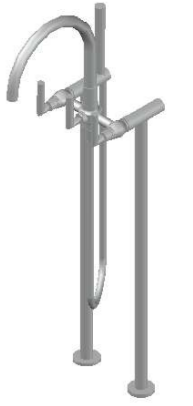

CITY PLUS BATH MIXER WITH B LEVERS

1.9722.00.3.XX

PRODUCT DIMENSIONS:

Front view:

Side view:

Top view: