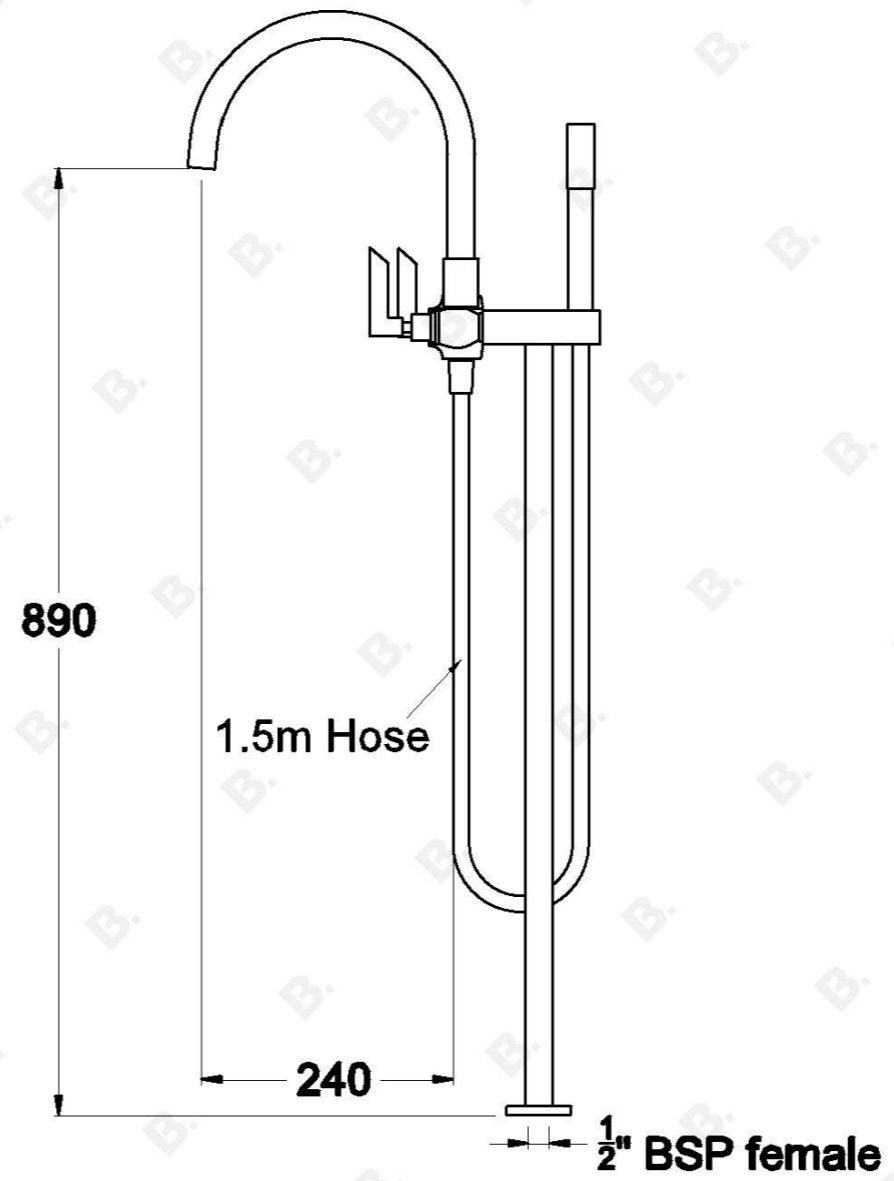

CITY PLUS BATH MIXER WITH B LEVERS

1.9722.00.3.XX

PRODUCT DIMENSIONS:

Front view:

Side view:

Top view: