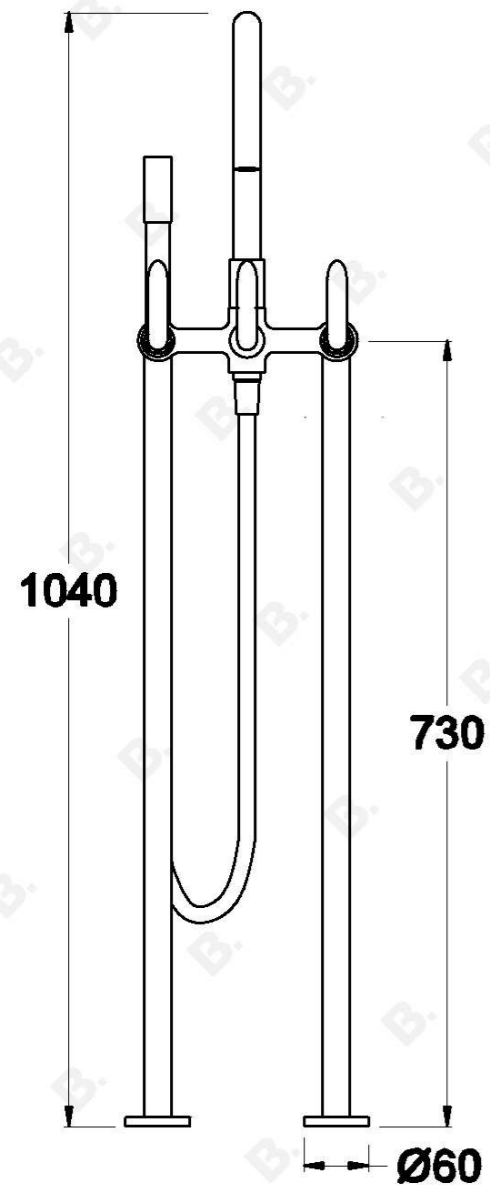

CITY PLUS BATH MIXER WITH B LEVERS

1.9722.00.3.XX

PRODUCT DIMENSIONS:

Front view:

Side view:

Top view: