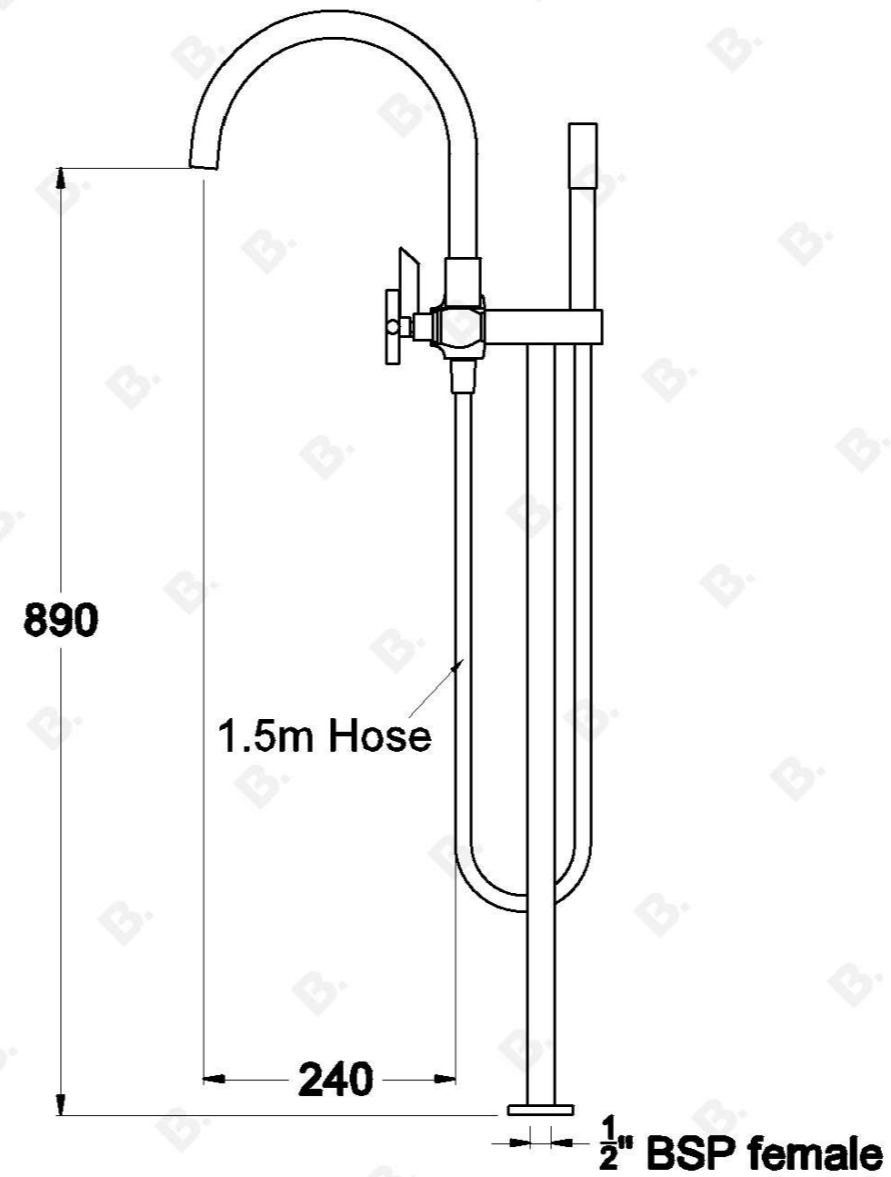

CITY PLUS BATH MIXER WITH CROSS HANDLES

1.9722.00.2.XX

PRODUCT DIMENSIONS:

Front view:

Side view:

Top view: