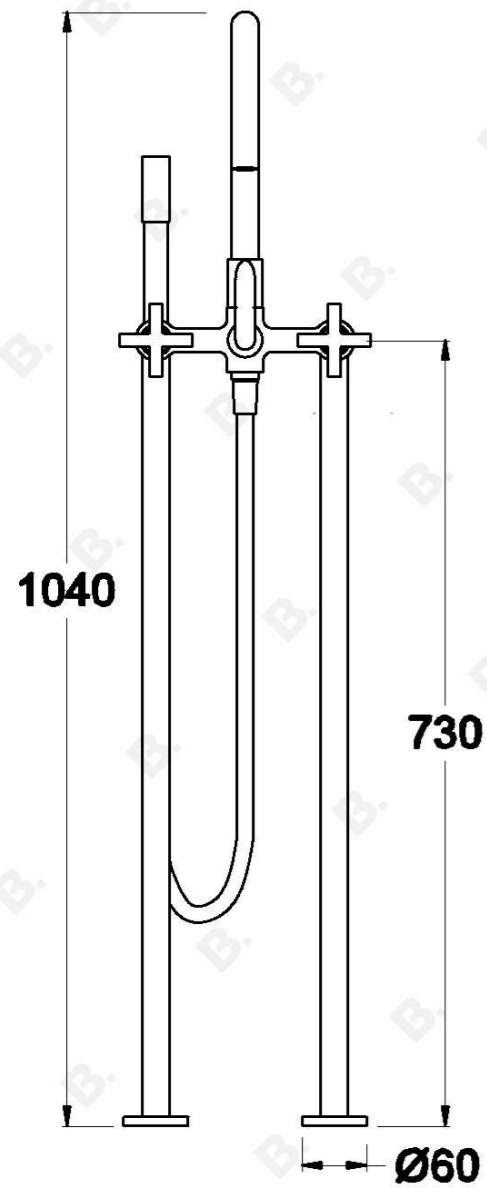

CITY PLUS BATH MIXER WITH CROSS HANDLES

1.9722.00.2.XX

PRODUCT DIMENSIONS:

Front view:

Side view:

Top view: