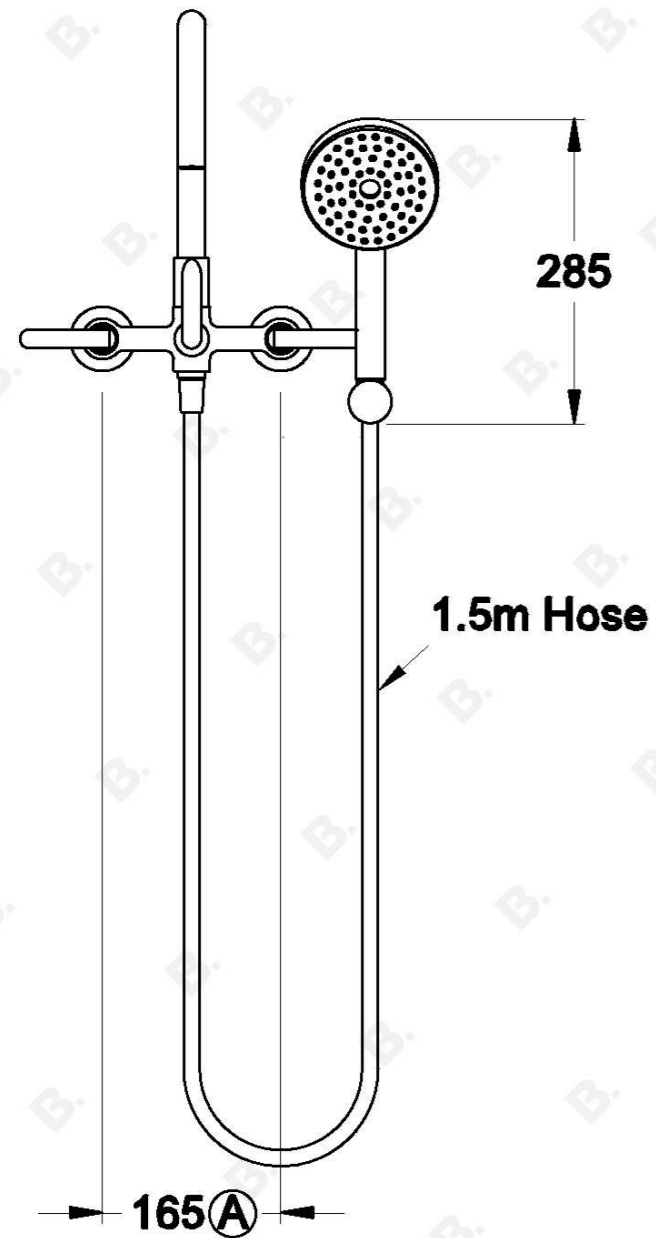

## CITY PLUS BATH MIXER WITH MULTI-FUNCTION SHOWER WITH D LEVERS

1.9720.03.7.XX

### PRODUCT DIMENSIONS:

Front view:

Side view:

Top view: