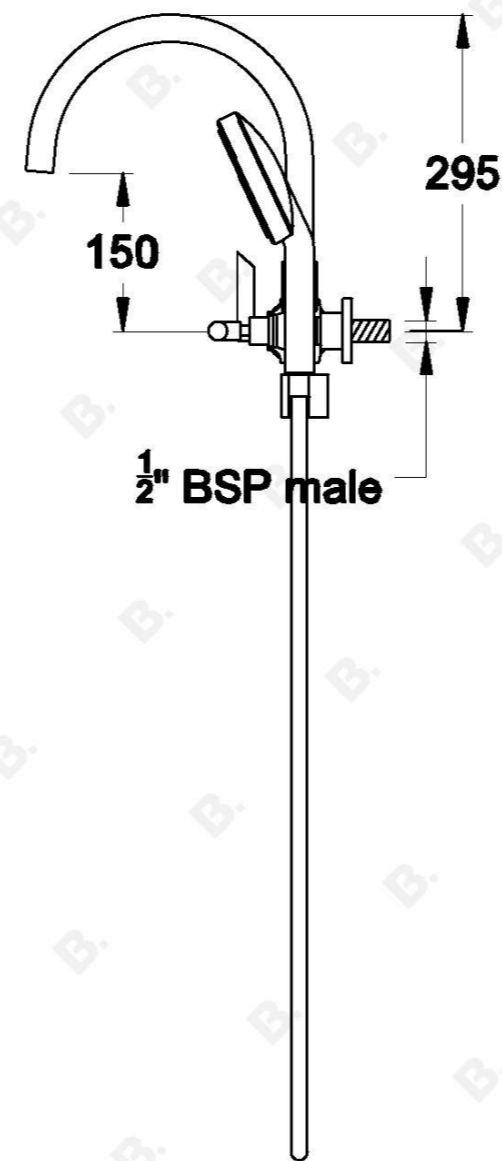

## CITY PLUS BATH MIXER WITH MULTI-FUNCTION SHOWER WITH D LEVERS

1.9720.03.7.XX

### PRODUCT DIMENSIONS:

Front view:

Side view:

Top view: