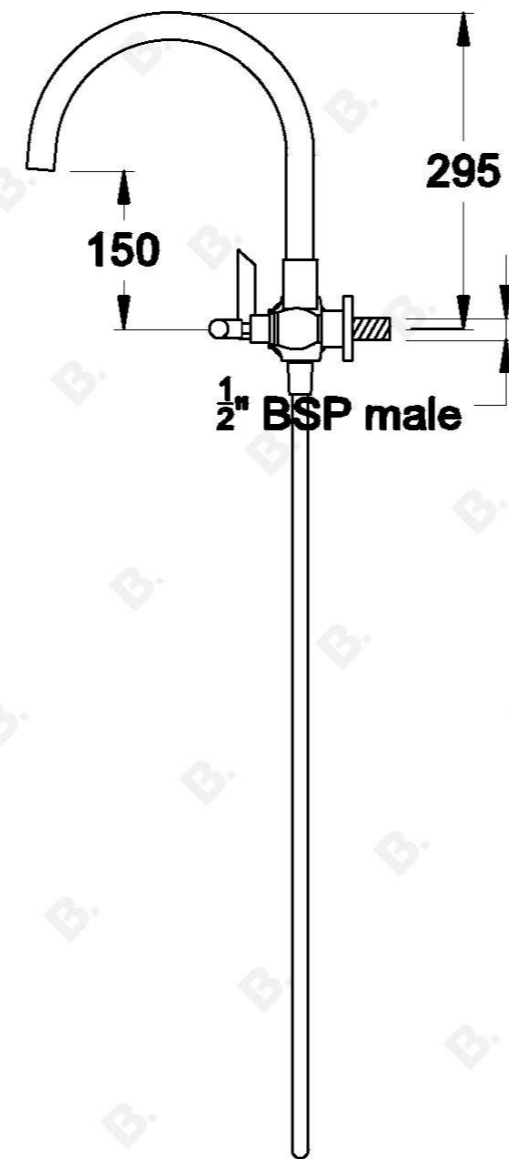

## CITY PLUS BATH / HANDSHOWER MIXER WITH D LEVERS

1.9720.00.7.XX

### PRODUCT DIMENSIONS:

Front view:

Side view:

Top view: