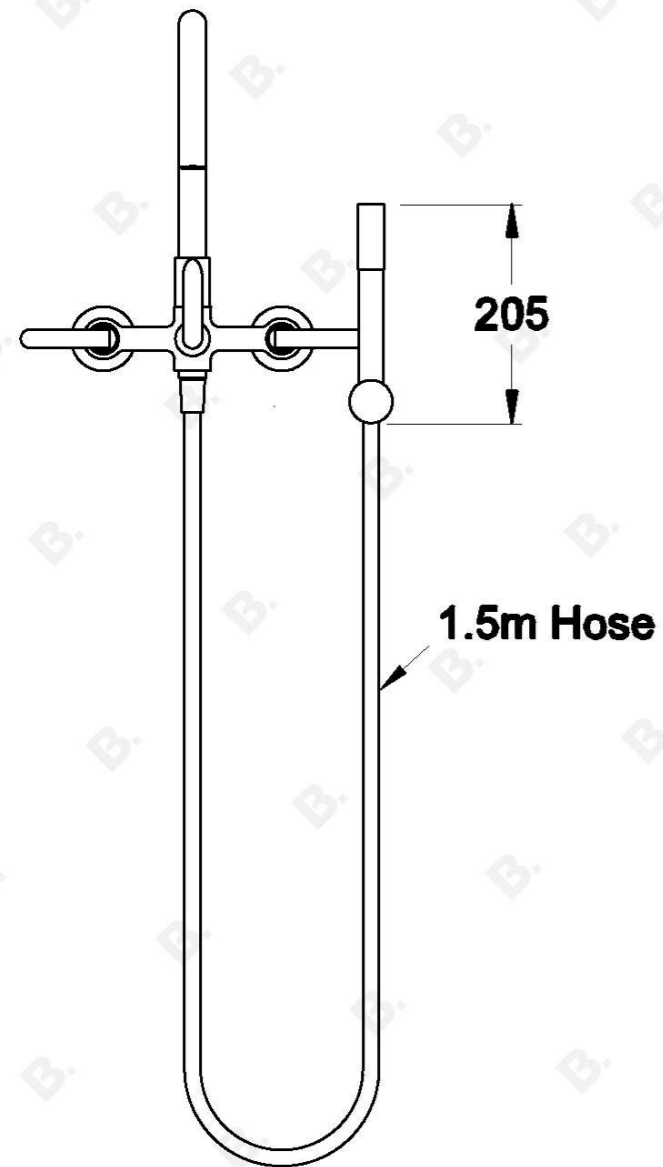

## CITY PLUS BATH / HANDSHOWER MIXER WITH D LEVERS

1.9720.00.7.XX

### PRODUCT DIMENSIONS:

Front view:

Side view:

Top view: