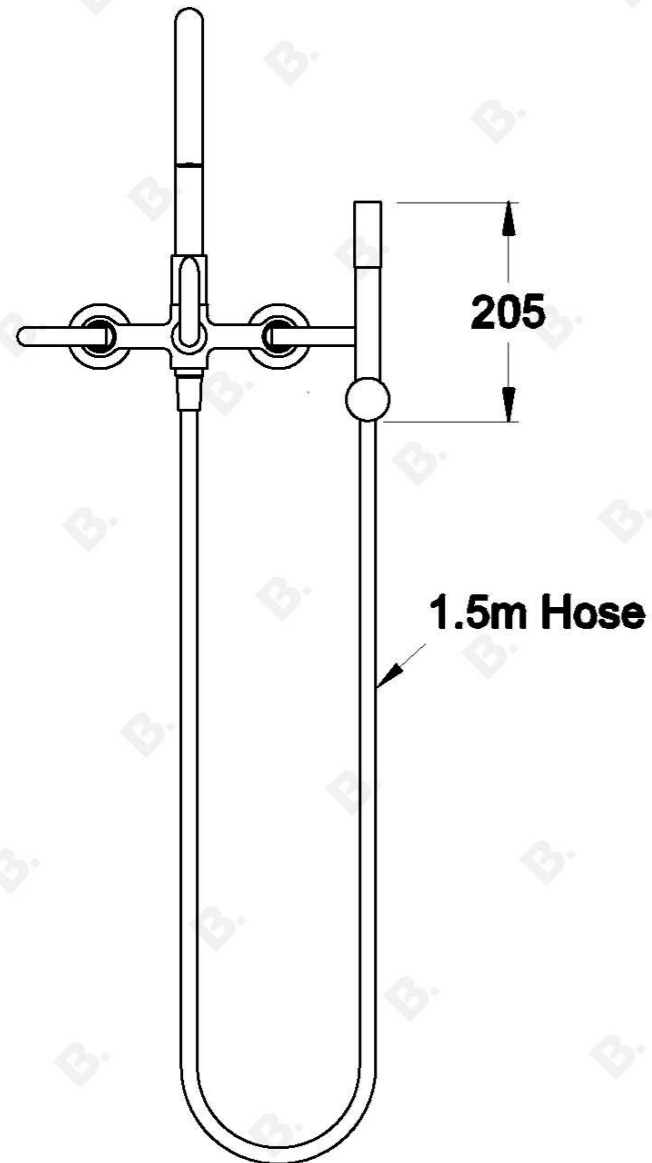

CITY PLUS BATH / HANDSHOWER MIXER WITH B LEVERS

1.9720.00.3.XX

PRODUCT DIMENSIONS:

Front view:

Side view:

Top view: