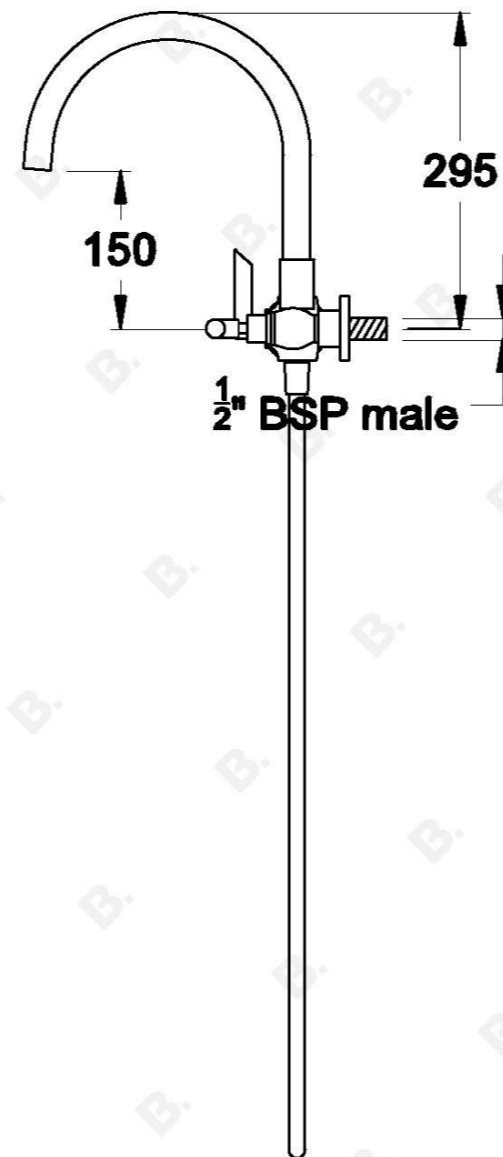

CITY PLUS BATH / HANDSHOWER MIXER WITH B LEVERS

1.9720.00.3.XX

PRODUCT DIMENSIONS:

Front view:

Side view:

Top view: