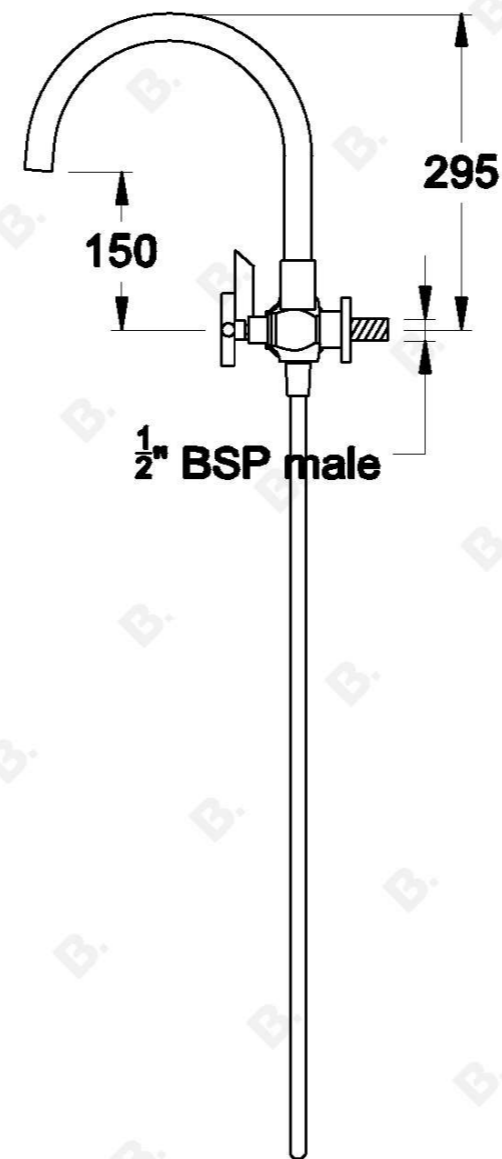

CITY PLUS BATH / HANDSHOWER MIXER WITH CROSS HANDLES

1.9720.00.2.XX

PRODUCT DIMENSIONS:

Front view:

Side view:

Top view: