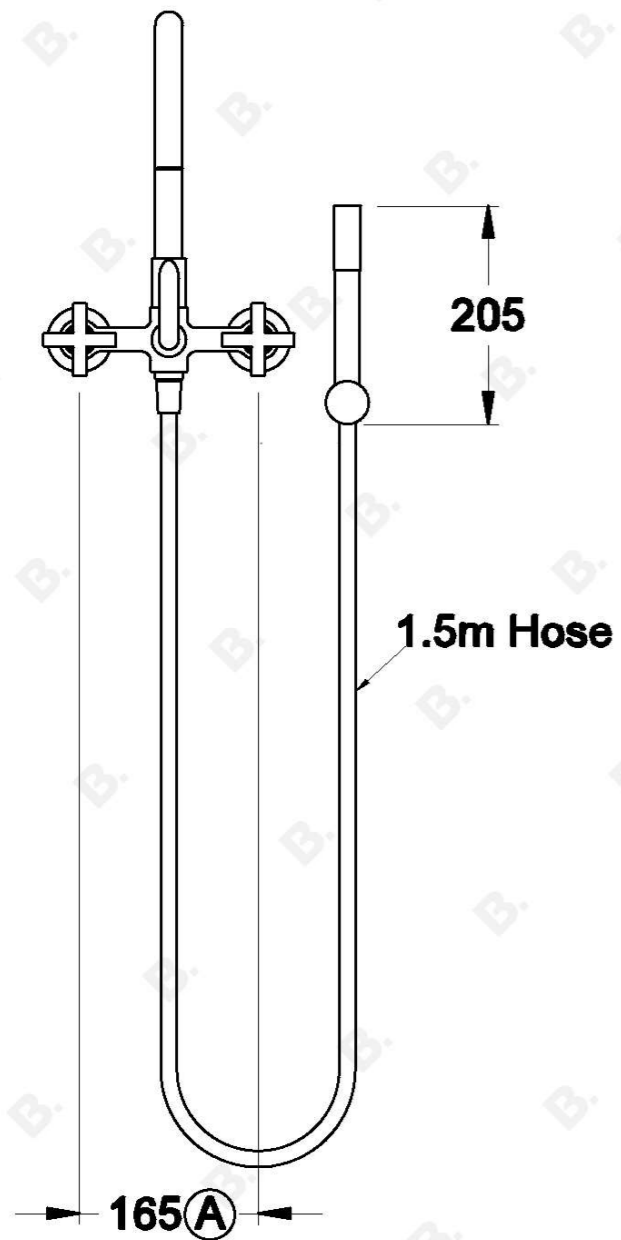

CITY PLUS BATH / HANDSHOWER MIXER WITH CROSS HANDLES

1.9720.00.2.XX

PRODUCT DIMENSIONS:

Front view:

Side view:

Top view: