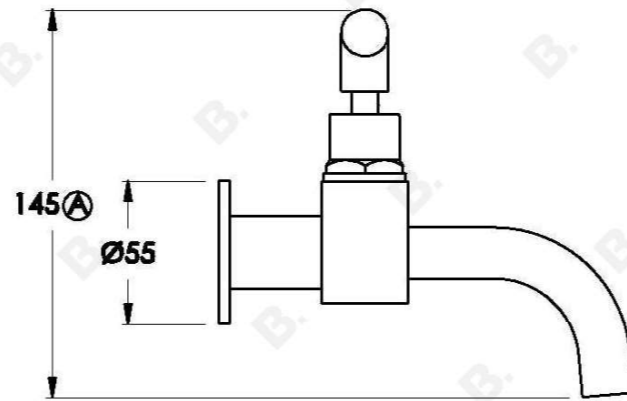

CITY PLUS BIB TAPS WITH D LEVERS

1.9715.00.7.XX

1.9715.50.7.XX - Flow controlled variant

PRODUCT DIMENSIONS:

Front view:

Side view:

Top view: