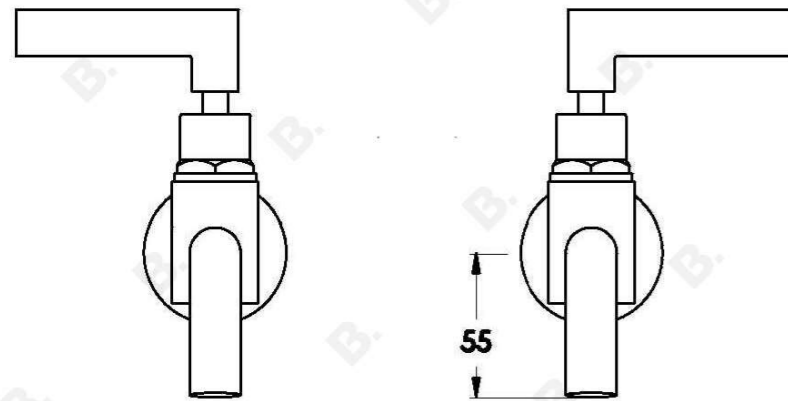

CITY PLUS BIB TAPS WITH D LEVERS

1.9715.00.7.XX

1.9715.50.7.XX - Flow controlled variant

PRODUCT DIMENSIONS:

Front view:

Side view:

Top view: