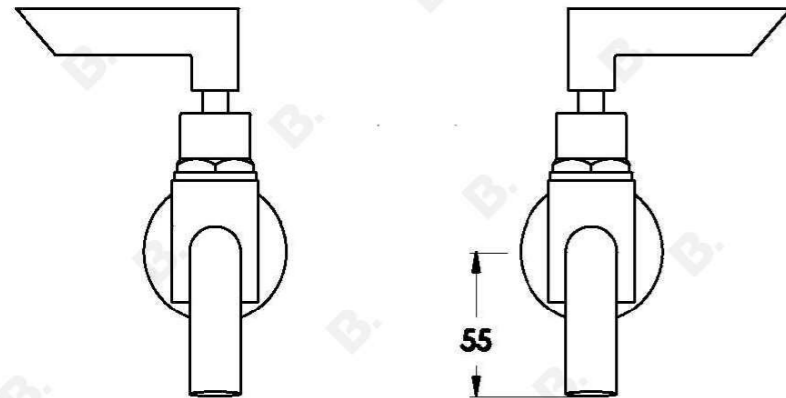

CITY PLUS BIB TAPS WITH B LEVERS

1.9715.00.3.XX

1.9715.50.3.XX - Flow controlled variant

PRODUCT DIMENSIONS:

Front view:

Side view:

Top view: