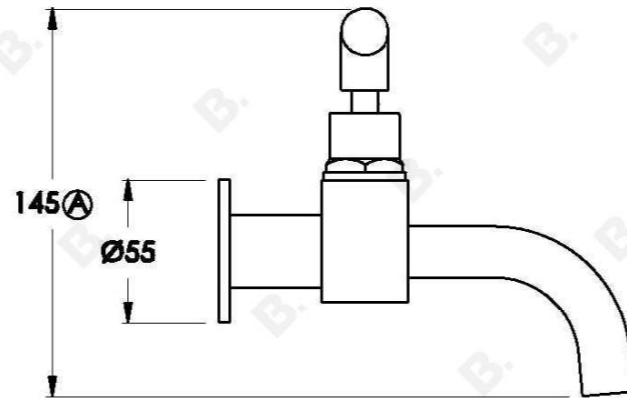

CITY PLUS BIB TAPS WITH B LEVERS

1.9715.00.3.XX

1.9715.50.3.XX - Flow controlled variant

PRODUCT DIMENSIONS:

Front view:

Side view:

Top view: