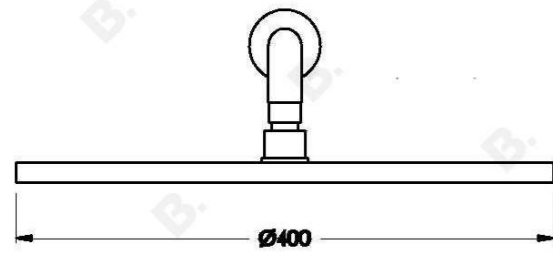

CITY PLUS 400MM SHOWER ROSE AND ARM

1.9711.40.0.XX

PRODUCT DIMENSIONS:

Front view:

Side view:

Top view: