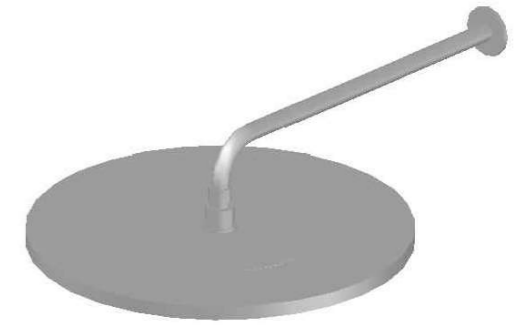

CITY PLUS 400MM SHOWER ROSE AND ARM

1.9711.40.0.XX

PRODUCT DIMENSIONS:

Front view:

Side view:

Top view: