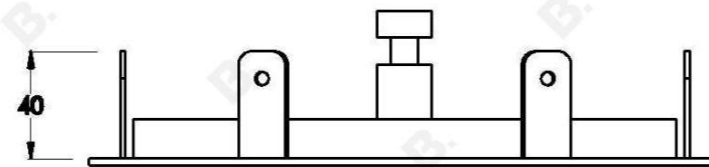

CITY PLUS ROUND FLUSH MOUNT ROSE

1.9711.37.0.XX

PRODUCT DIMENSIONS:

Front view:

Side view:

Top view: