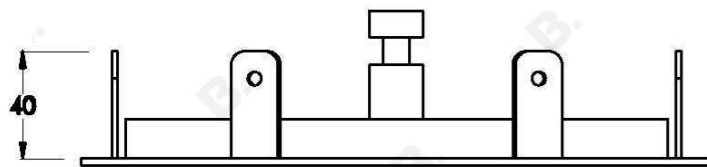

CITY PLUS ROUND FLUSH MOUNT ROSE

1.9711.37.0.XX

PRODUCT DIMENSIONS:

Front view:

Side view:

Top view: