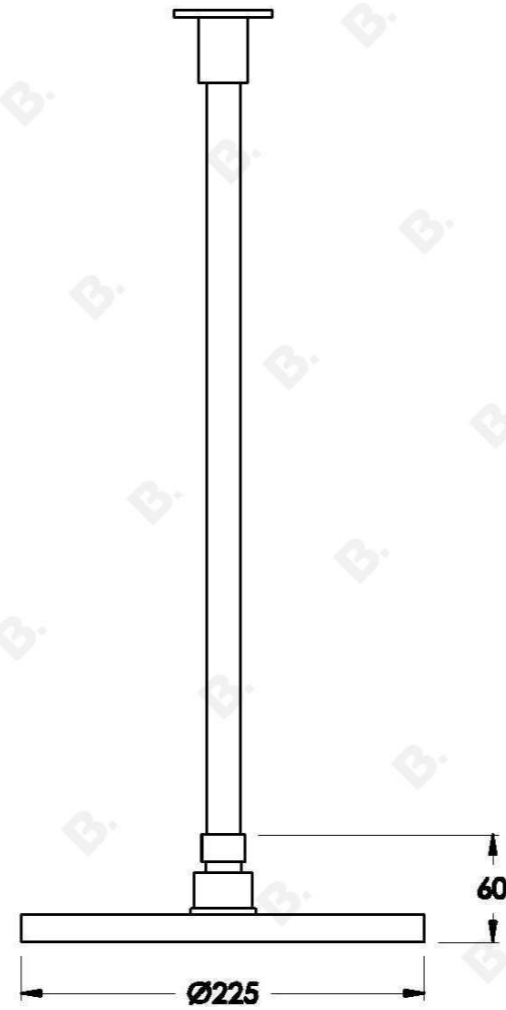

Brodware

CITY PLUS CEILING SHOWER WITH 450MM DROPPER

1.9711.34.0.XX

PRODUCT DIMENSIONS:

Front view:

Side view:

Top view: