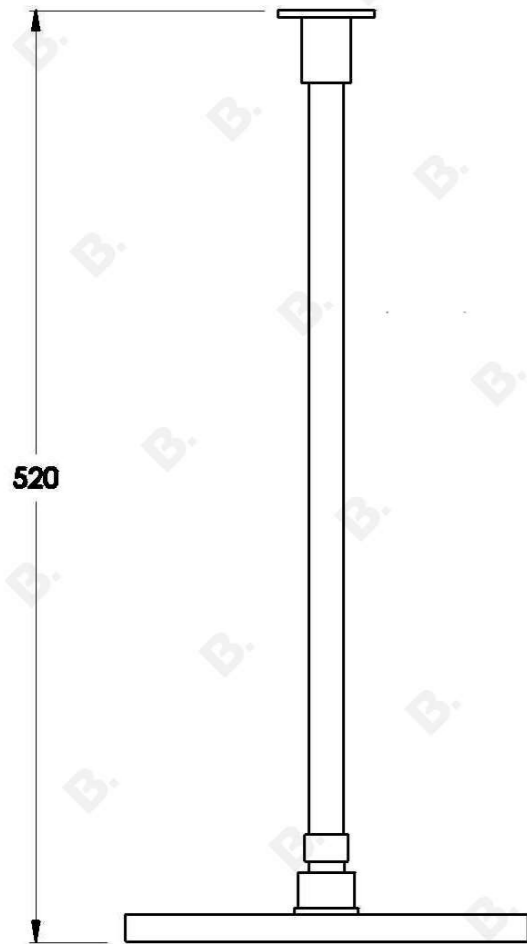

Brodware

CITY PLUS CEILING SHOWER WITH 450MM DROPPER

1.9711.34.0.XX

PRODUCT DIMENSIONS:

Front view:

Side view:

Top view: