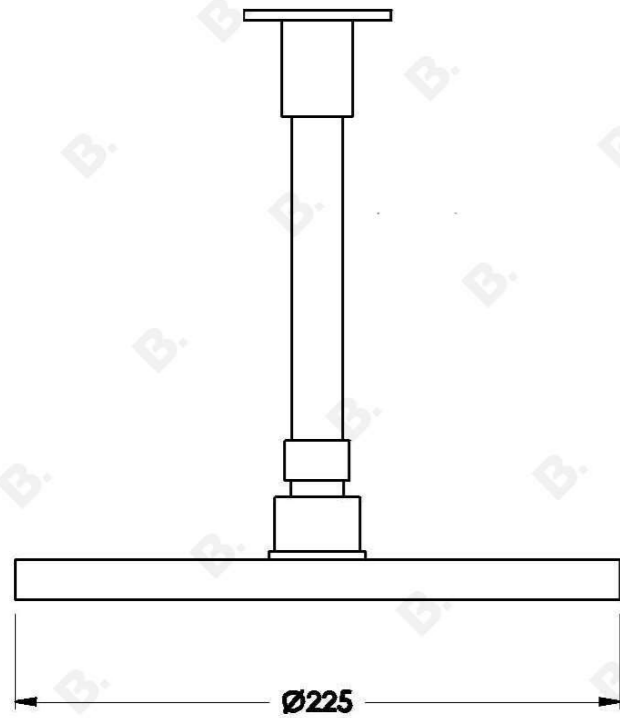

CITY PLUS CEILING SHOWER WITH 150MM DROPPER

1.9711.31.0.XX

PRODUCT DIMENSIONS:

Front view:

Side view:

Top view: