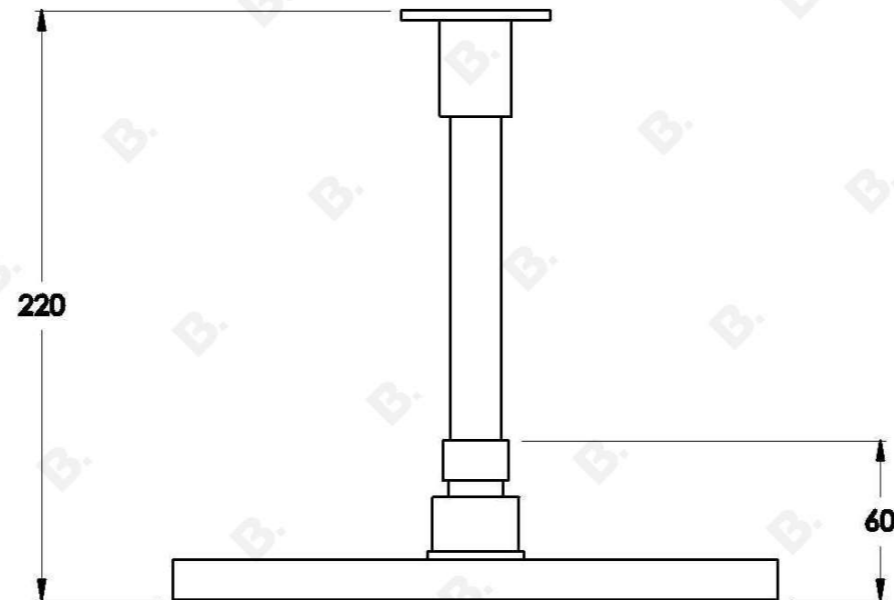

CITY PLUS CEILING SHOWER WITH 150MM DROPPER

1.9711.31.0.XX

PRODUCT DIMENSIONS:

Front view:

Side view:

Top view: