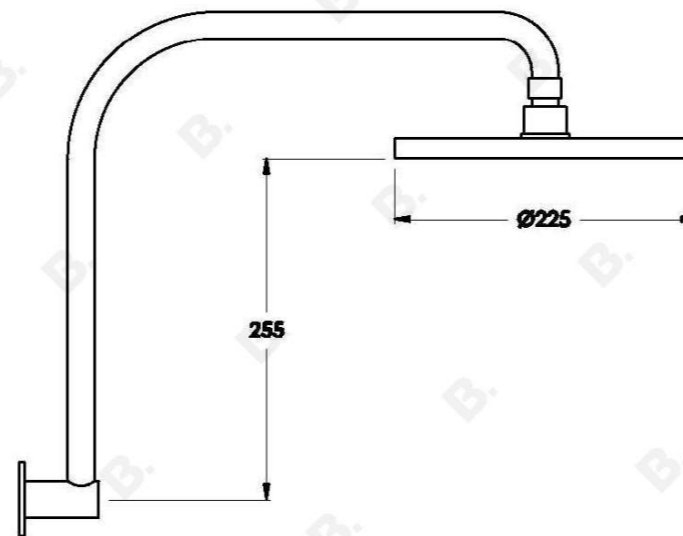

CITY PLUS 225MM SHOWER ROSE AND ARM

1.9711.05.0.XX

PRODUCT DIMENSIONS:

Front view:

Side view:

Top view: