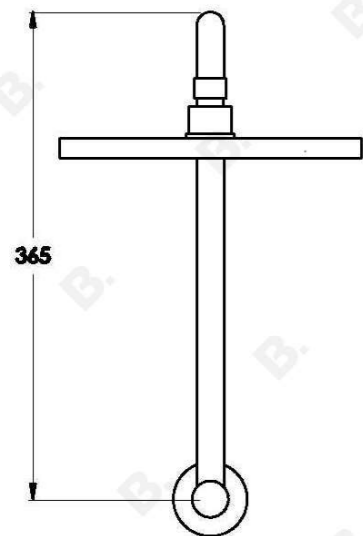

CITY PLUS 225MM SHOWER ROSE AND ARM

1.9711.05.0.XX

PRODUCT DIMENSIONS:

Front view:

Side view:

Top view: