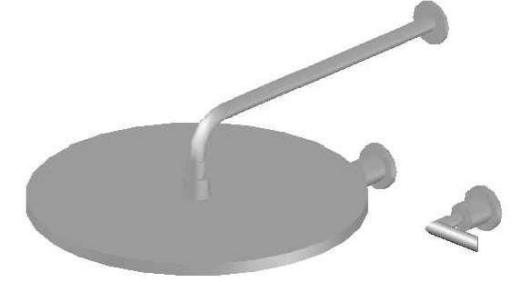

CITY PLUS SHOWER SET WITH 400MM ROSE AND B LEVERS

1.9711.04.3.XX

PRODUCT DIMENSIONS:

Front view:

Side view:

Top view: