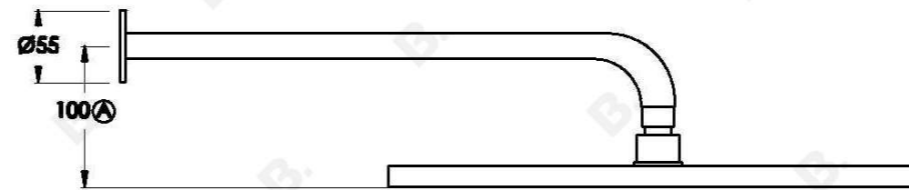

CITY PLUS SHOWER SET WITH 400MM ROSE AND B LEVERS

1.9711.04.3.XX

PRODUCT DIMENSIONS:

Front view:

Side view:

Top view: