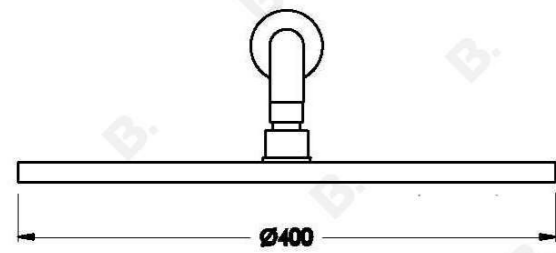

CITY PLUS SHOWER SET WITH 400MM ROSE AND B LEVERS

1.9711.04.3.XX

PRODUCT DIMENSIONS:

Front view:

Side view:

Top view: