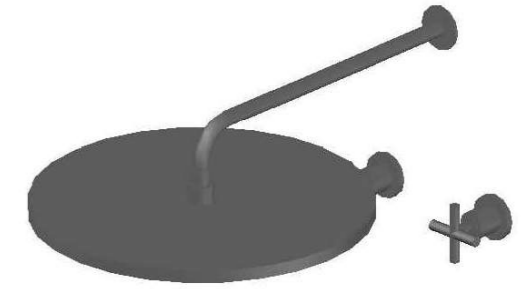

CITY PLUS SHOWER SET WITH 400MM ROSE AND CROSS HANDLES

1.9711.04.2.XX

PRODUCT DIMENSIONS:

Front view:

Side view:

Top view: