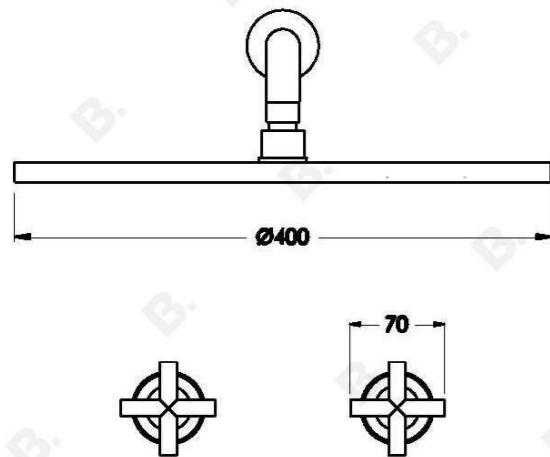

CITY PLUS SHOWER SET WITH 400MM ROSE AND CROSS HANDLES

1.9711.04.2.XX

PRODUCT DIMENSIONS:

Front view:

Side view:

Top view: