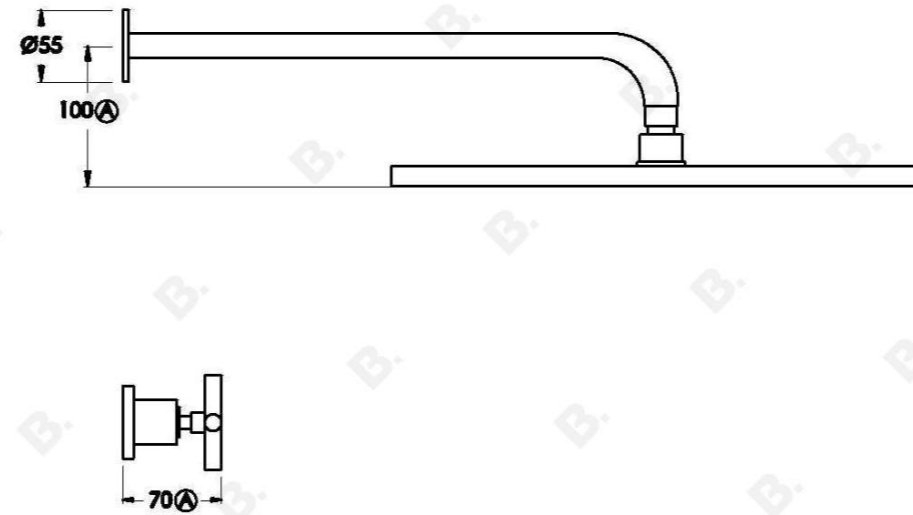

CITY PLUS SHOWER SET WITH 400MM ROSE AND CROSS HANDLES

1.9711.04.2.XX

PRODUCT DIMENSIONS:

Front view:

Side view:

Top view: