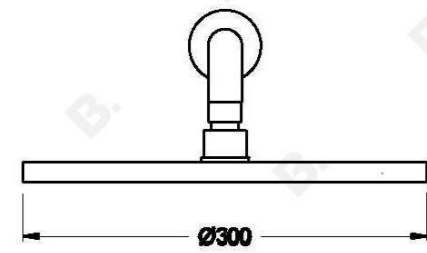

CITY PLUS SHOWER SET WITH 300MM ROSE AND B LEVERS

1.9711.03.3.XX

PRODUCT DIMENSIONS:

Front view:

Side view:

Top view: