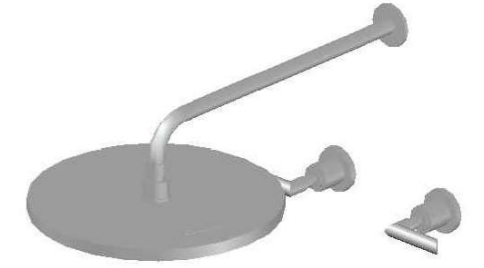

CITY PLUS SHOWER SET WITH 300MM ROSE AND B LEVERS

1.9711.03.3.XX

PRODUCT DIMENSIONS:

Front view:

Side view:

Top view: