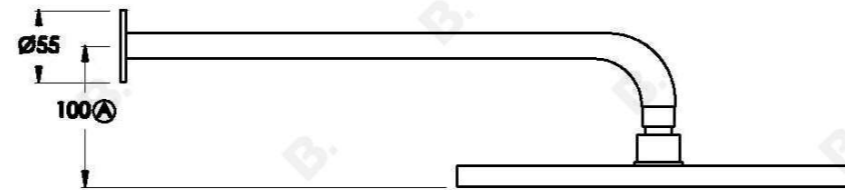

CITY PLUS SHOWER SET WITH 300MM ROSE AND B LEVERS

1.9711.03.3.XX

PRODUCT DIMENSIONS:

Front view:

Side view:

Top view: