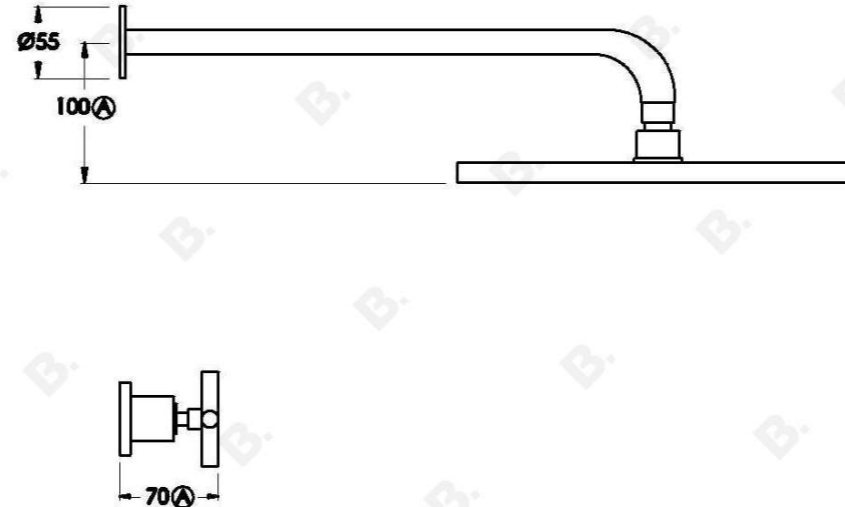

CITY PLUS SHOWER SET WITH 300MM ROSE AND CROSS HANDLES

1.9711.03.2.XX

PRODUCT DIMENSIONS:

Front view:

Side view:

Top view: