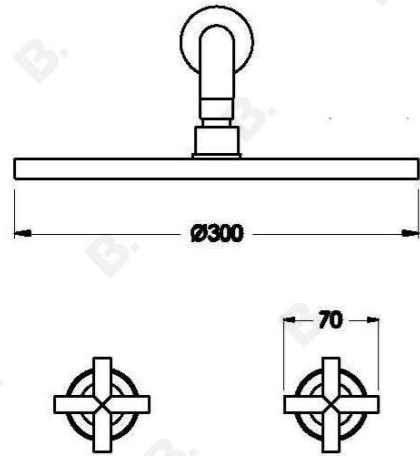

CITY PLUS SHOWER SET WITH 300MM ROSE AND CROSS HANDLES

1.9711.03.2.XX

PRODUCT DIMENSIONS:

Front view:

Side view:

Top view: