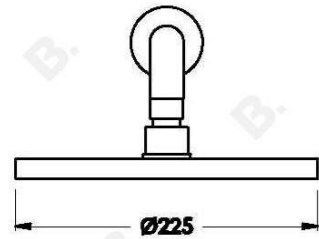

## CITY PLUS SHOWER SET WITH 225MM ROSE AND B LEVERS

1.9711.00.3.XX

### PRODUCT DIMENSIONS:

Front view:

Side view:

Top view: