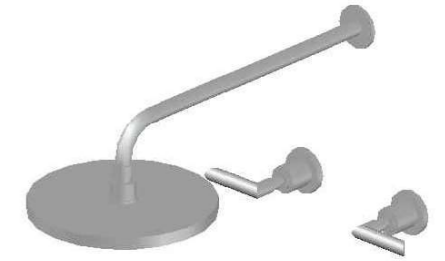

## CITY PLUS SHOWER SET WITH 225MM ROSE AND B LEVERS

1.9711.00.3.XX

### PRODUCT DIMENSIONS:

Front view:

Side view:

Top view: