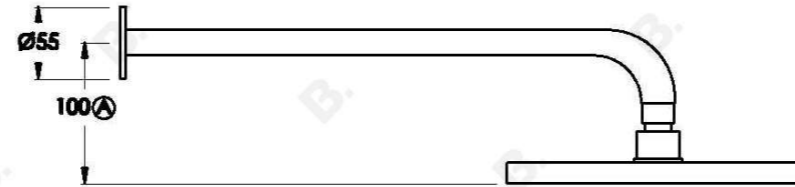

## CITY PLUS SHOWER SET WITH 225MM ROSE AND B LEVERS

1.9711.00.3.XX

### PRODUCT DIMENSIONS:

Front view:

Side view:

Top view: