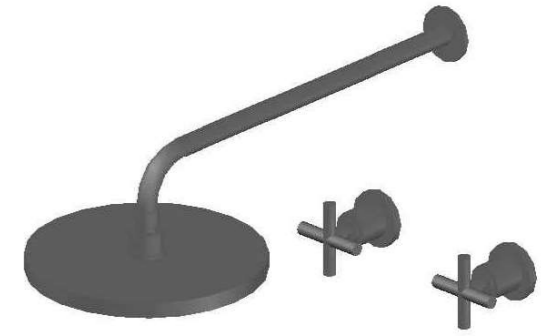

Brodware

CITY PLUS SHOWER SET WITH 225MM ROSE AND CROSS HANDLES

1.9711.00.2.XX

PRODUCT DIMENSIONS:

Front view:

Side view:

Top view: