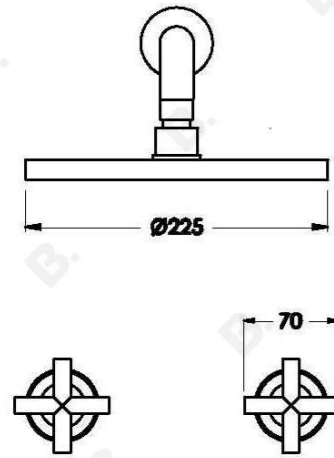

Brodware

CITY PLUS SHOWER SET WITH 225MM ROSE AND CROSS HANDLES

1.9711.00.2.XX

PRODUCT DIMENSIONS:

Front view:

Side view:

Top view: