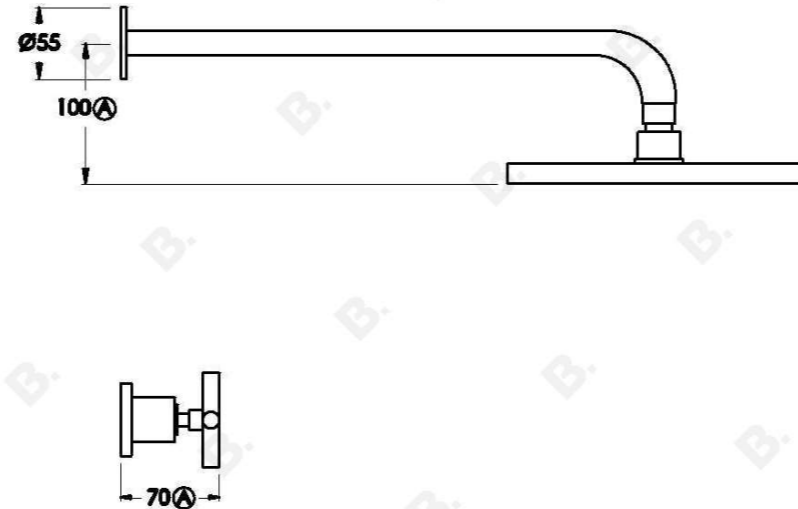

Brodware

CITY PLUS SHOWER SET WITH 225MM ROSE AND CROSS HANDLES

1.9711.00.2.XX

PRODUCT DIMENSIONS:

Front view:

Side view:

Top view: