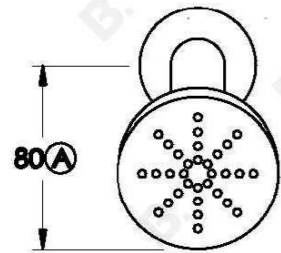

CITY PLUS 100MM SHOWER ROSE AND ARM

1.9710.32.0.XX

PRODUCT DIMENSIONS:

Front view:

Side view:

Top view: