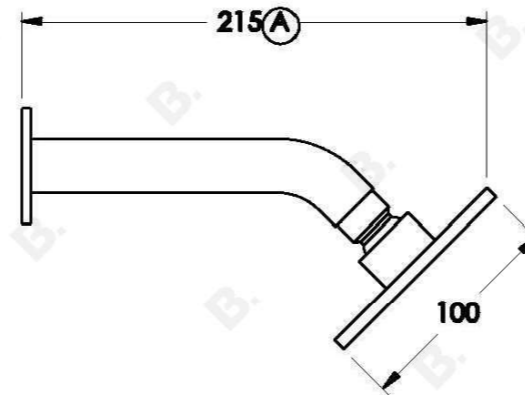

CITY PLUS 100MM SHOWER ROSE AND ARM

1.9710.32.0.XX

PRODUCT DIMENSIONS:

Front view:

Side view:

Top view: