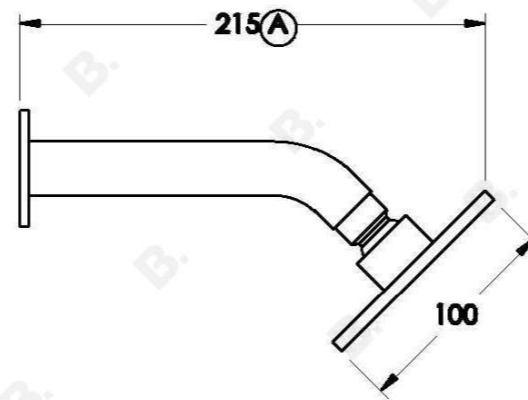

CITY PLUS SHOWER SET WITH 100MM ROSE AND D LEVERS

1.9710.02.7.XX

PRODUCT DIMENSIONS:

Front view:

Side view:

Top view: