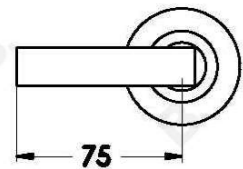

CITY PLUS SHOWER SET WITH 100MM ROSE AND D LEVERS

1.9710.02.7.XX

PRODUCT DIMENSIONS:

Front view:

Side view:

Top view: