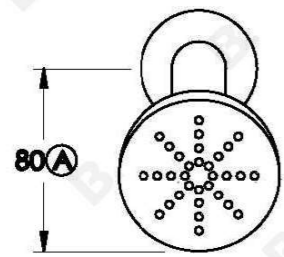

CITY PLUS SHOWER SET WITH 100MM ROSE AND D LEVERS

1.9710.02.7.XX

PRODUCT DIMENSIONS:

Front view:

Side view:

Top view: