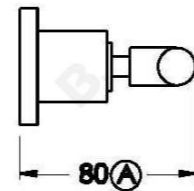

CITY PLUS SHOWER SET WITH 100MM ROSE AND D LEVERS

1.9710.02.7.XX

PRODUCT DIMENSIONS:

Front view:

Side view:

Top view: