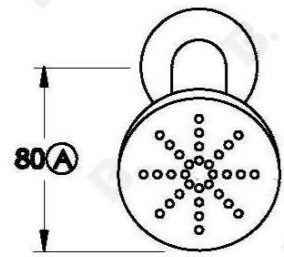

## CITY PLUS SHOWER SET WITH 100MM ROSE AND B LEVERS

1.9710.02.3.XX

### PRODUCT DIMENSIONS:

Front view:

Side view:

Top view: