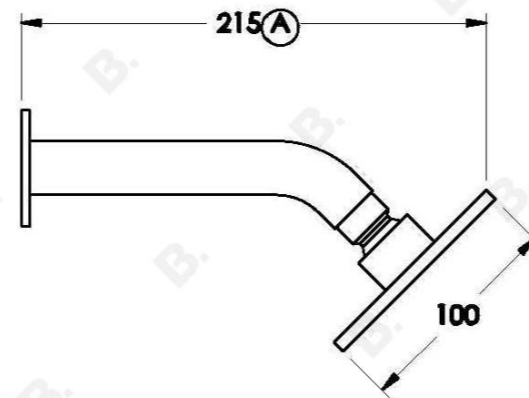

## CITY PLUS SHOWER SET WITH 100MM ROSE AND B LEVERS

1.9710.02.3.XX

### PRODUCT DIMENSIONS:

Front view:

Side view:

Top view: