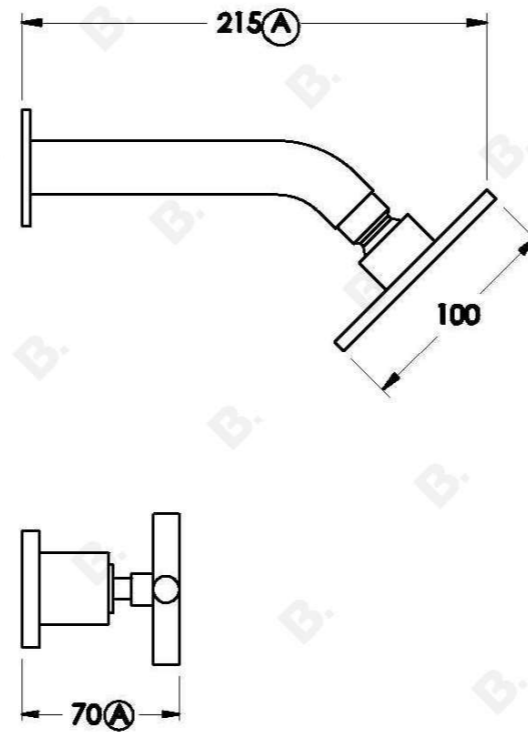

CITY PLUS SHOWER SET WITH 100MM ROSE AND CROSS HANDLES

1.9710.02.2.XX

PRODUCT DIMENSIONS:

Front view:

Side view:

Top view: