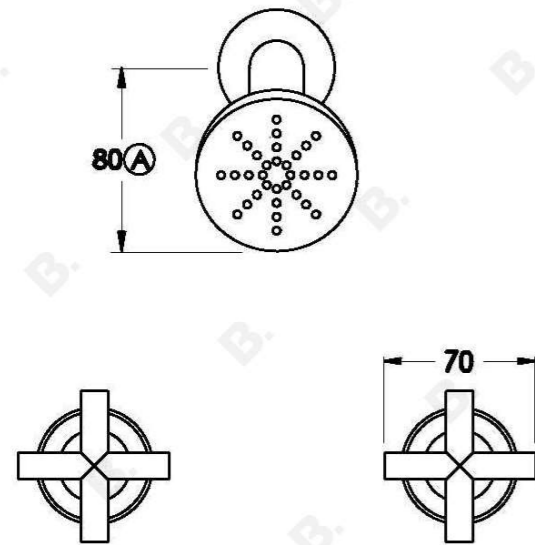

CITY PLUS SHOWER SET WITH 100MM ROSE AND CROSS HANDLES

1.9710.02.2.XX

PRODUCT DIMENSIONS:

Front view:

Side view:

Top view: