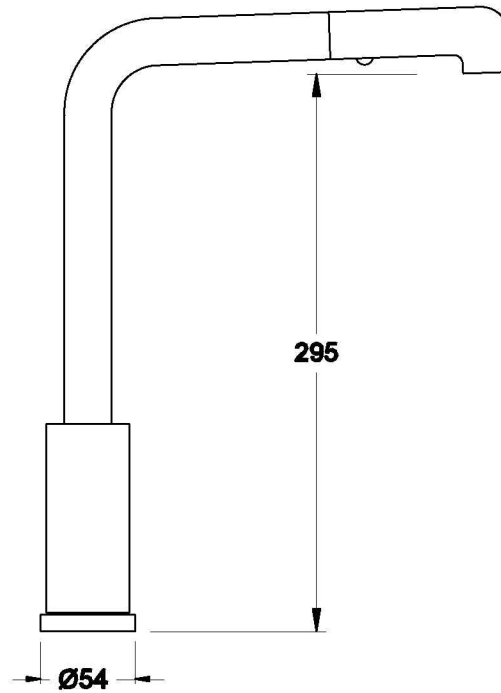

## CITY PLUS KITCHEN MIXER WITH B LEVER

1.9708.84.3.XX

### PRODUCT DIMENSIONS:

Front view

Side view:

Top view: