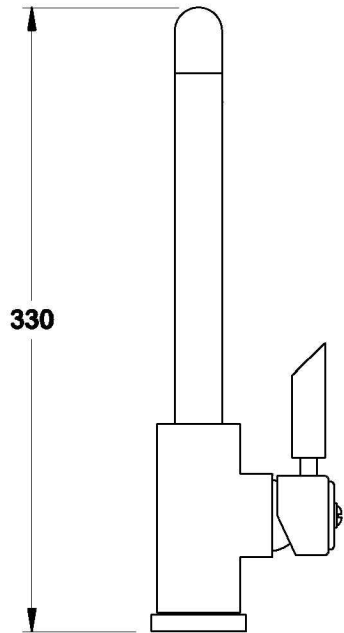

## CITY PLUS KITCHEN MIXER WITH B LEVER

1.9708.84.3.XX

### PRODUCT DIMENSIONS:

Front view

Side view:

Top view: