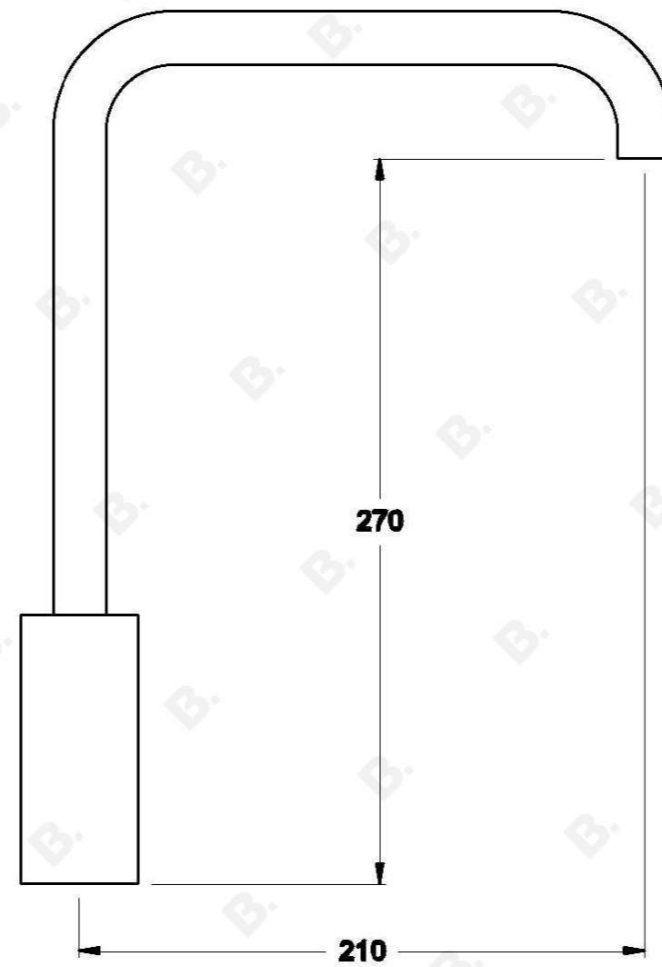

CITY PLUS KITCHEN MIXER WITH D LEVER

1.9708.80.7.XX

PRODUCT DIMENSIONS:

Front view:

Side view:

Top view: