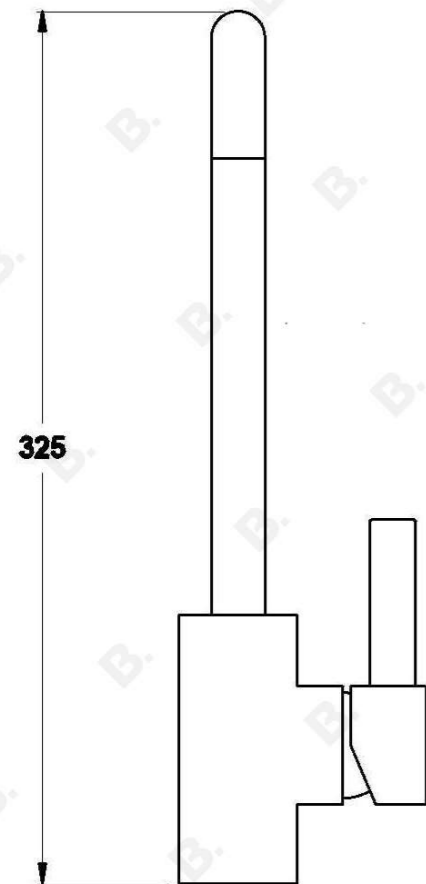

CITY PLUS KITCHEN MIXER WITH D LEVER

1.9708.80.7.XX

PRODUCT DIMENSIONS:

Front view:

Side view:

Top view: